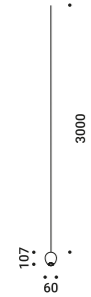

OVO / OVONELPIATTO

Massimiliano Alajmo - Raffaele Alajmo / 2010

OVO

4W
Max 350mA DC
2700K - 352lm / 3000K - 379lm
CRI >90
Driver not included
◆ IP20

Matt White - 2700K	1A6450308.27.20
Matt White - 3000K	1A6450308.30.20