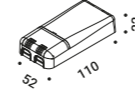

OVO / OVONELPIATTO

Optional accessories

Drivers

Driver		Not included
220-240V(110-127V)	350mA/18,9W(13,5W)/IP20/DALI - PUSH - 1-10V	1Z0241270.350