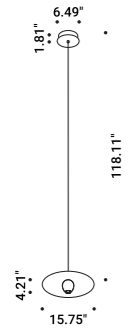

OVONELPIATTO 1

Ceiling driver version
6W
120V - 60Hz
2700K - 352lm / 3000K - 379lm
CRI >90
Driver integrated
1-10V

Matt White - 2700K - 1-10V	1A6530303.27.03
Matt White - 3000K - 1-10V	1A6530303.30.03