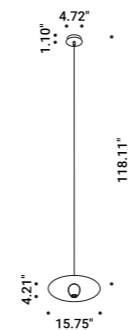

OVONELPIATTO ENDLESS

Endless version only
6,3W - 0,16A
48V DC
2700K - 352lm / 3000K - 379lm
CRI >90
Driver not included
See page ENDLESS

Matt White - 2700K	1A6530303.27.40
Matt White - 3000K	1A6530303.30.40