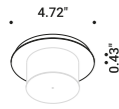

Recessed rose without driver			Not included
Matt White	For electrical cables - 1 Piece Plasterboard cut-out Ø 1.73" Minimum space for mounting 2.76" For 0.49" plasterboard	OVO 2 / OVONELPIATTO 2 1X0000300.07.00	
Matt Black	For electrical cables - 1 Piece Plasterboard cut-out Ø 1.73" Minimum space for mounting 2.76" For 0.49" plasterboard	OVO 2 / OVONELPIATTO 2 1X0000400.07.00	