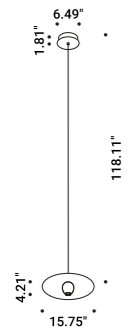

OVONELPIATTO 1

Ceiling driver version
6W
120V - 60Hz
2700K - 352lm / 3000K - 379lm
CRI >90
Driver integrated
TRIAC/IGBT

Matt White - 2700K - TRIAC/IGBT	1A6530303.27.02
Matt White - 3000K - TRIAC/IGBT	1A6530303.30.02