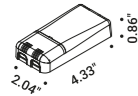

Compulsory accessories

Suspension kits

Ceiling rose without driver			Not included
Matt White	For electrical cables - 1 Piece	OVO 2 / OVONELPIATTO 2 1X0010300.06.00	
Matt Black	For electrical cables - 1 Piece	OVO 2 / OVONELPIATTO 2 1X0010400.06.00	

Recessed rose without driver			Not included
Matt White	For electrical cables - 1 Piece Plasterboard cut-out Ø 1.73" Minimum space for mounting 2.76" For 0.49" plasterboard	OVO 2 / OVONELPIATTO 2 1X0000300.07.00	
Matt Black	For electrical cables - 1 Piece Plasterboard cut-out Ø 1.73" Minimum space for mounting 2.76" For 0.49" plasterboard	OVO 2 / OVONELPIATTO 2 1X0000400.07.00	

Wall adapter plate			Not included
Matt White		OVO 2 / OVONELPIATTO 2 1X0050300.01.00	

Drivers

Driver			Not included
220-240V(100-127V)	350mA/17W(15W)/IP20/DALI	OVO 2 / OVONELPIATTO 2 1Z0241180.350	

Driver			Not included
220-240V(100-127V)	350mA/18W(15W)/IP20/PUSH - 1-10V	OVO 2 / OVONELPIATTO 2 1Z0240870.350