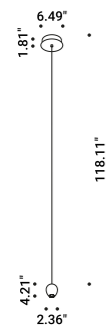

OVO 1
Ceiling driver version
6W
120V - 60Hz
2700K - 352lm / 3000K - 379lm
CRI >90
Driver integrated
1-10V

Matt White - 2700K - 1-10V	1A6450303.27.03
Matt White - 3000K - 1-10V	1A6450303.30.03

Massimiliano Alajmo - Raffaele Alajmo / 2010