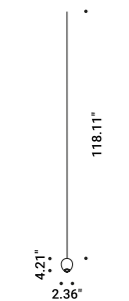

OVO 2

Remote driver version
4W
Max 350mA DC
2700K - 352lm / 3000K - 379lm
CRI >90
Driver not included

Matt White - 2700K	1A6450303.27.20
Matt White - 3000K	1A6450303.30.20