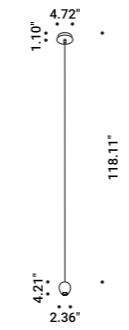

OVO ENDLESS

Endless version only
6,3W - 0,16A
48V DC
2700K - 352lm / 3000K - 379lm
CRI >90
Driver not included
See page ENDLESS

Matt White - 2700K	1A6450303.27.40
Matt White - 3000K	1A6450303.30.40