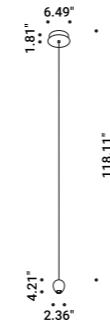

OVO / OVONELPIATTO

OVO 1
Ceiling driver version
6W
120V - 60Hz
2700K - 352lm / 3000K - 379lm
CRI >90
Driver integrated
TRIAC/IGBT

Matt White - 2700K - TRIAC/IGBT	1A6450303.27.02
Matt White - 3000K - TRIAC/IGBT	1A6450303.30.02