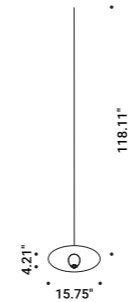

OVONELPIATTO 2

Remote driver version
4W
Max 350mA DC
2700K - 352lm / 3000K - 379lm
CRI >90
Driver not included

Matt White - 2700K	1A6530303.27.20
Matt White - 3000K	1A6530303.30.20