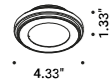

DG111 LED module		Not included
16,7W - 36° - 500mA DC 2700K - 1795lm - CRI >90 Energy Efficiency F - Dimmable	1A3900003.27.20	
16,7W - 36° - 500mA DC 3000K - 1890lm - CRI >90 Energy Efficiency F - Dimmable	1A3900003.30.20	

Optional accessories

Other accessories

Soft filter		Not included
Standard	1X0190000.03.00