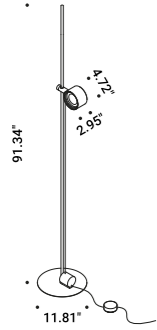

SET

Max 21W
120V - 60Hz
Driver with plug included
Dimmer on board
LED module not included

Matt Black - Dimmer on board	1A6120403.00.06

Compulsory accessories

LED modules

DG111 LED module		Not included
16,7W - 22° - 500mA DC 2700K - 1859lm - CRI >90 Energy Efficiency F - Dimmable	1A3890003.27.20	
16,7W - 22° - 500mA DC 3000K - 1943lm - CRI >90 Energy Efficiency F - Dimmable	1A3890003.30.20	

DG111 LED module		Not included
16,7W - 36° - 500mA DC 2700K - 1795lm - CRI >90 Energy Efficiency F - Dimmable	1A3900003.27.20	
16,7W - 36° - 500mA DC 3000K - 1890lm - CRI >90 Energy Efficiency F - Dimmable	1A3900003.30.20	

Optional accessories

Other accessories

Soft filter		Not included
Standard	1X0190000.03.00	

Louvre 1		Not included
Matt Black	1X0190400.10.00	

Optional accessories

Louvre 2		Not included
Matt Black	1X0190400.11.00	

Parabola		Not included
Matt Black	1X0190400.08.00	

Snoot		Not included
Matt Black	1X0190400.09.00	

Louvre 3		Not included
Matt Black	For Parabola - Snoot	1X0190400.12.00

Louvre 4		Not included
Matt Black	For Parabola - Snoot	1X0190400.13.00