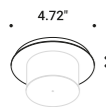

Ceiling rose without driver		Not included
Matt White	For electrical cables - 1 Piece	1X0010300.04.00
Matt Black	For electrical cables - 1 Piece	1X0010400.04.00

Recessed rose without driver		Not included
Matt White	For electrical cables - 1 Piece Plasterboard cut-out Ø 1.73" Minimum space for mounting 2.76" For 0.49" plasterboard	1X0000300.04.00
Matt Black	For electrical cables - 1 Piece Plasterboard cut-out Ø 1.73" Minimum space for mounting 2.76" For 0.49" plasterboard	1X0000400.04.00