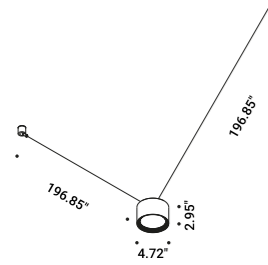

The light source is LED with integrated module. The electric cable is coaxial and matt black. A range of roses and power supplies are available.

Finish

.04 Matt Black

Custom finish available on request.

taO
 16,7W
 Max 500mA DC
 2700K - 1859lm / 3000K - 1943lm
 CRI >90
 Beam 22°