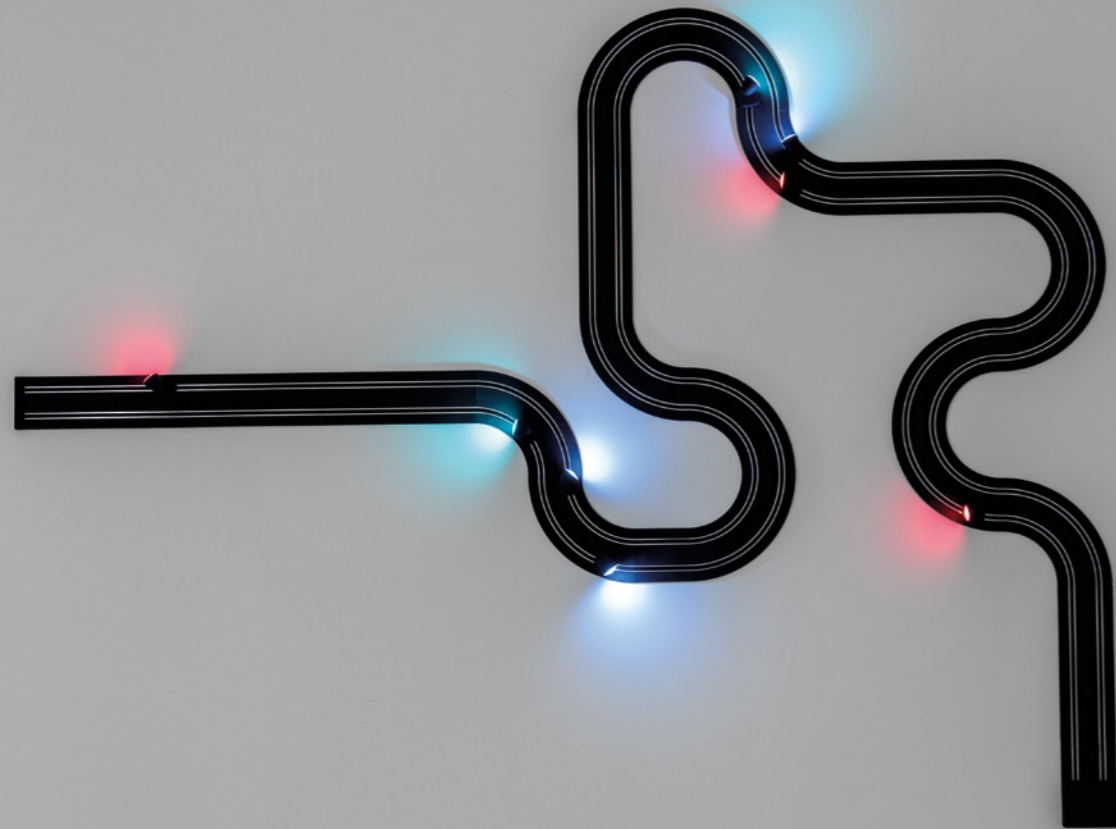

Wall luminaire with direct light for indoor use.

When light becomes fun.

RACE OF LIGHTS is an electrified toy track that carries current to power tiny light-cars.

The track can be set up as you desire, becoming the base for designing your own lighting system.

The light-cars are fixed with magnets, allowing you to freely create ever-changing compositions.

A simple and intuitive system, where light can be moved and reinvented whenever you wish.

A project that turns child's play into an inventive light experience.

The connection base and closing element are in textured matt black polyamide.

The track modules are in textured matt black polythene and can be arranged as you like.

The light-cars are in textured matt black polyamide and are magnetically fixed to the track.

The light-cars source is LED with integrated module and is available in white, red, green or blue.

RACE OF LIGHTS has no switch. The power supply is plug-in and not included, but is available as an accessory.

The luminaire can also be powered by a remote driver, available as an accessory.