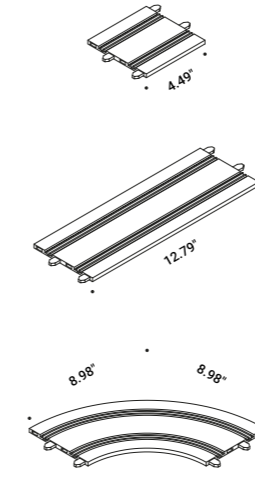

Optional accessories

Installation kits

Short straight track			Not included
Matt Black	1 Piece	1A6070400.11.00	

Long straight track			Not included
Matt Black	1 Piece	1A6070400.10.00	

Curved track			Not included
Matt Black	1 Piece	1A6070400.12.00	