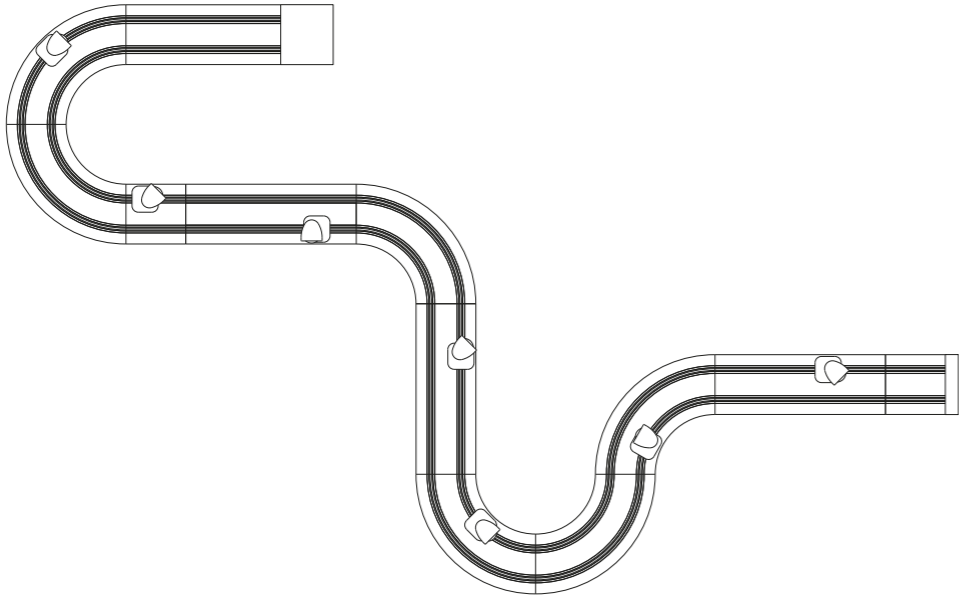

Example of installation