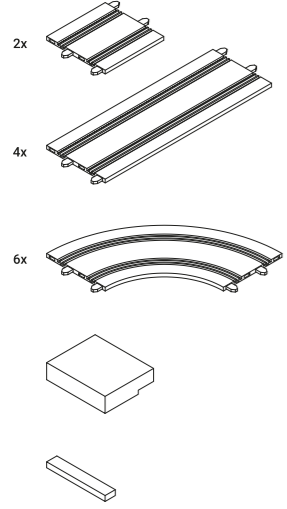

Compulsory accessories

Installation kits

Race track kit			Not included
Matt Black	Power connector and End cap included	1A6070403.01.00	

Lighting modules

White light-car			Not included
Matt Black	24V DC - 2W - 3000K	1A6070403.05.00	

Red light-car			Not included
Matt Black	24V DC - 2W	1A6070403.06.00	

Green light-car			Not included
Matt Black	24V DC - 2W	1A6070403.04.00	

Blue light-car			Not included
Matt Black	24V DC - 2W	1A6070403.07.00	

Compulsory accessories

Drivers

Driver			Not included
100-240V	24V/50W/IP20/ON/OFF	1Z1120490	

Driver with plug			Not included
Matt Black	Input 100-240V - 50/60Hz Output 24V DC - 20W - IP20	1A6070403.09.00