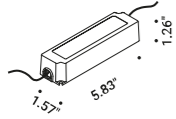

1A5270403.27.20
 1A5270403.30.20

BUIO

Maurici Ginés / 2023

Compulsory accessories

Installation kits

Installation box		Not included
Standard	1A5280000.00.00	

Drivers

Driver		Not included
110-240V	24V/25W/IP67/ON/OFF	1Z1120620

The sizes are expressed in inches.