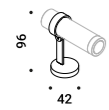

BUIO - SPOT

Maurici Ginés / 2023

Compulsory accessories / Accessori obbligatori

Installation kits / Kit d'installazione