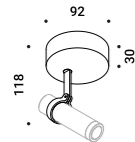

## Compulsory accessories / Accessori obbligatori

Installation kits / Kit d'installazione

<b>Wall bracket / Staffa da parete</b>		Not included
Stainless Steel	Brushed INOX	1A4431000.00.00

<b>Ceiling rose / Rosone</b>		Not included
Matt Black	Brushed INOX	1A4441000.00.00