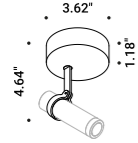

Matt Black - 2700K
 Matt Black - 3000K

1A5110403.27.20
 1A5110403.30.20

BUIO - SPOT

Maurici Ginés / 2023

Compulsory accessories

Installation kits

Wall bracket		Not included
Stainless Steel	Brushed INOX	1A4431000.00.00

Ceiling rose		Not included
Matt Black	Brushed INOX	1A4441000.00.00

Earth spike		Not included
Stainless Steel	Brushed INOX	1A4451000.00.00

Tree strap		Not included
Standard	Length 39.37"	1A4590000.00.00

Drivers