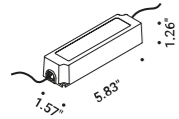

Ceiling rose		Not included
Matt Black	Brushed INOX	1A4441000.00.00

Earth spike		Not included
Stainless Steel	Brushed INOX	1A4451000.00.00

Tree strap		Not included
Standard	Length 39.37"	1A4590000.00.00

Drivers