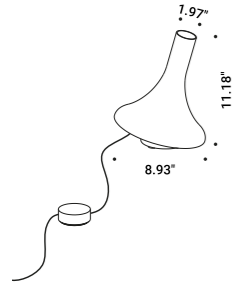

OneOff

12W
120V - 60Hz
5000K - 380lm
CRI >80
Driver with plug included
Dimmer on board

Gravity Black - 5000K - Dimmer on board	1A5642703.50.06

Optional accessories

Other accessories

0.90"

Red dichroic filter	Not included
	1X0210000.01.00

0.90"

Yellow dichroic filter	Not included
	1X0210000.02.00

0.90"

Blue dichroic filter	Not included
	1X0210000.03.00