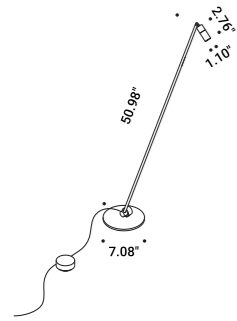

MIA

6W

120V - 60Hz

2700K - 250lm / 3000K - 258lm

CRI >90

Beam 25°

UGR <19

Driver with plug included

Dimmer on board

Matt Black - 2700K - Dimmer on board	1A5600403.27.06

Matt Black - 3000K - Dimmer on board	1A5600403.30.06

Natural Aluminium - 2700K - Dimmer on board	1A5604403.27.06

Natural Aluminium - 3000K - Dimmer on board	1A5604403.30.06