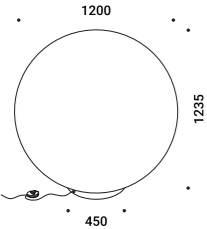

## MOON 80 F

Max 15W - E27  
 100-240V - 50/60Hz  
 Dimmer on board  
 Bulb not included  
 CE IP20

Standard - Dimmer on board

| 1A4880000.00.06 |