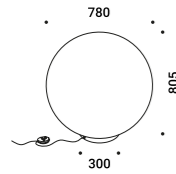

MOON F

Davide Groppi / 2023

Floor / Diffuse / Indoor

Material Japanese paper - PE
Finish .00 Standard

Note Floor luminaire. PE and Japanese paper shade. Matt white base. Dimmer on the cable. White cable. For air and sea shipping: moisture barrier bag compulsory for all models and wooden crate compulsory for MOON 120 F model.

Apparecchio illuminante da terra. Paralume in PE e carta giapponese. Base bianco opaco. Dimmer lungo il cavo. Cavo bianco.
Per spedizioni aerea e via nave: sacco barriera obbligatorio per tutti i modelli e cassa in legno obbligatoria per il modello MOON 120 F.

MOON 80 F

Max 15W - E27
100-240V - 50/60Hz
Dimmer on board
Bulb not included
CE IP20

Standard - Dimmer on board

| 1A4880000.00.06 |