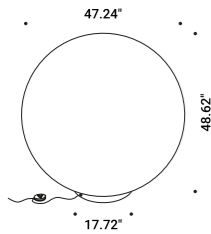

MOON F

Davide Groppi / 2023

Floor / Diffuse / Indoor

Material Japanese Paper - PE
Finish .00 Standard

Note Shade with japanese paper texture luminaire.

MOON 80 F

Diameter 30.71"
Max 25W - E26
120V - 60Hz
Bulb not included
Dimmer on board
Moisture barrier bag included

Standard - Dimmer on board

| 1A4880003.00.06 |

MOON 120 F

Diameter 47.24"
Max 2x25W - E26
120V - 60Hz
Bulb not included
Dimmer on board
Moisture barrier bag and
wooden crate included

Standard - Dimmer on board

The sizes are expressed in inches.