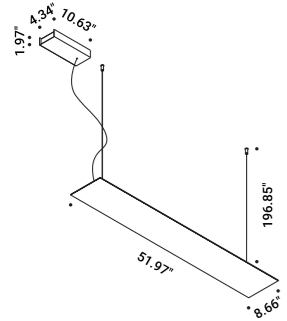

REFLEX S

Michele Groppi / 2023

Suspension / Indirect / Indoor

Material Metal - Mirror
Finish .04 Matt Black

Note Suspension luminaire. Plane with mirror finish. Matt black rear plane. Matt white rose. AISI 304 stainless steel suspension cables. Black cable. REFLEX S 2: version with power cable only and without rose. Possibility for the luminaire to be powered by ENDLESS conductive tape and by dedicated voltage/current (Max 48V DC - Max 150W - Max 4A).