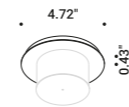

Wall back plate

Not included

Matt White	For mounting on brick masonry walls	1X0050300.01.00