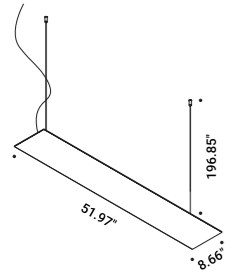

REFLEX S 2

Remote power supply model
33W
Max 350mA DC - 60Hz
2700K - 4196lm / 3000K - 4464lm
CRI >90
Driver not included

Matt Black - 2700K
Matt Black - 3000K

1A4790403.27.20
1A4790403.30.20

The sizes are expressed in inches.

Michele Groppi / 2023

REFLEX S

Compulsory accessories

Electrical power supply

Driver LED			Not included
220-240V(100-127V)	700mA/50W(40W)/IP20/DALI	REFLEX S 2	1Z0241140.700

Optional accessories

Installation kit

Recessed fixing kit for 0.49" plasterboard

Not included

Matt White	For suspension cables - 1 Piece - Plasterboard cut-out Ø 1.73" - Minimum space for mounting 2.76"	1X0000300.01.00
Matt Black	For suspension cables - 1 Piece - Plasterboard cut-out Ø 1.73" - Minimum space for mounting 2.76"	1X0000400.01.00
Matt White	For electrical cables - 1 Piece - Plasterboard cut-out Ø 1.73" - Minimum space for mounting 2.76"	1X0000300.04.00
Matt Black	For electrical cables - 1 Piece - Plasterboard cut-out Ø 1.73" - Minimum space for mounting 2.76"	1X0000400.04.00

Ceiling fixing kit

Not included

Matt White	For suspension cables - 1 Piece	1X0010300.01.00
Matt Black	For suspension cables - 1 Piece	1X0010400.01.00
Matt White	For electrical cables - 1 Piece	1X0010300.04.00
Matt Black	For electrical cables - 1 Piece	1X0010400.04.00

Wall back plate

Not included

Matt White	For mounting on brick masonry walls	1X0050300.01.00