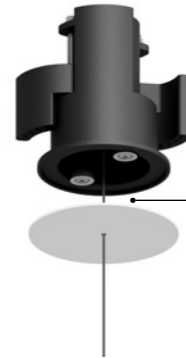

REFLEX S

Michele Groppi / 2023

Suspension / Indirect / Indoor

Material Metal - Mirror
Finish .04 Matt Black

Note Suspension luminaire. Plane with mirror finish. Matt black rear plane. Matt white rose. AISI 304 stainless steel suspension cables. Black cable. REFLEX S 2: version with power cable only and without rose. Possibility for the luminaire to be powered by ENDLESS conductive tape and by dedicated voltage/current (Max 48V DC - Max 150W - Max 4A).

Drivers

Driver				Not included
120-277V	1400mA/60W/IP20/TRIAC - 1-10V	REFLEX S 2	1Z2260030	

REFLEX S

Michele Groppi / 2023

Optional accessories

Suspension kits

Recessed suspension kit for 0.49" plasterboard		Not included
Matt White	For suspension cables - 1 Piece Plasterboard cut-out Ø 1.73" Minimum space for mounting 2.76"	1X0000300.03.00
Matt Black	For suspension cables - 1 Piece Plasterboard cut-out Ø 1.73" Minimum space for mounting 2.76"	1X0000400.03.00

Ceiling suspension kit		Not included
Matt White	For suspension cables - 1 Piece	1X0010300.03.00
Matt Black	For suspension cables - 1 Piece	1X0010400.03.00

SUSPENSION KITS

Recessed suspension kit

Suspension kit for 0.49" plasterboard
Plasterboard cut-out Ø 1.73"
Minimum space for mounting 2.76"