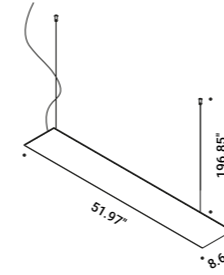

The sizes are expressed in inches.

REFLEX S

Michele Groppi / 2023

REFLEX S 2

Remote driver version
 50W
 Max 1400mA DC
 2700K - 6136lm / 3000K - 6326lm
 CRI >90
 Driver not included

Matt Black - 2700K
 Matt Black - 3000K