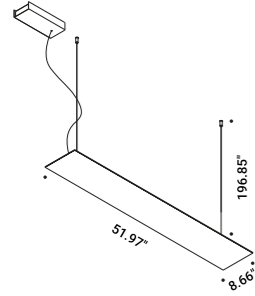

# REFLEX S

Michele Groppi / 2023

Suspension / Indirect / Indoor

**Material** Metal - Mirror  
**Finish** .04 Matt Black

REFLEX S 1: white ceiling rose luminaire.

The sizes are expressed in inches.

Michele Groppi / 2023