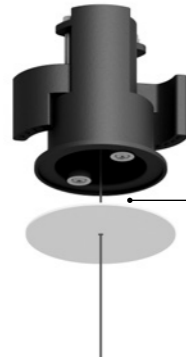

SUSPENSION FIXING KIT

Recessed fixing kit

Fixing kit for 0.49" plasterboard

Magnetic fixing

Model	Use	Product reference	Finish	Code
Recessed fixing kit.01	For suspension cables	REFLEX S 1 SHANGHAI 1	Matt White	1X0000300.01.00
		SHANGHAI 2 SIMBIOSI SOTTILE 2 SOTTILE 2 DE	Matt Black	1X0000400.01.00
Recessed fixing kit.02	For electrical cables	MAGIA	Matt White	1X0000300.02.00
			Matt Black	1X0000400.02.00
Recessed fixing kit.03	For suspension cables	FOSBURY MASAI 1	Matt White	1X0000300.03.00
		MASAI 2	Matt Black	1X0000400.03.00
Recessed fixing kit.04	For electrical cables	ASINTOTO REFLEX S 2	Matt White	1X0000300.04.00
		SOTTILE 2 SOTTILE 2 DE	Matt Black	1X0000400.04.00
Recessed fixing kit.05	For electrical cables	LOUIS XIV 2	Matt White	1X0000300.05.00
		SOTTOSOPRA 2	Matt Black	1X0000400.05.00

62