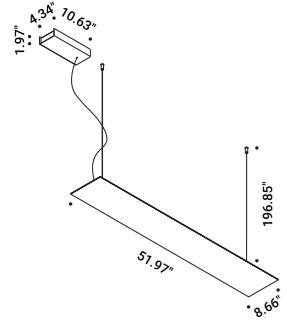

REFLEX S 1

Ceiling driver version
56W
120V - 60Hz
2700K - 6136lm / 3000K - 6326lm
CRI >90
Driver integrated
TRIAC/IGBT

Matt Black - 2700K - TRIAC/IGBT
Matt Black - 3000K - TRIAC/IGBT

1A4790403.27.02
1A4790403.30.02

The sizes are expressed in inches.