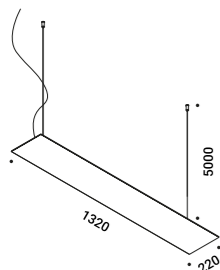

REFLEX S 2

Remote power supply model
49W
Max 500mA DC
2700K - 5787lm / 3000K - 6156lm
CRI >90
Driver not included

CE IP20

Matt Black - 2700K
Matt Black - 3000K

1A4790400.27.20
1A4790400.30.20

The sizes are expressed in millimeters.

Michele Groppi / 2023

REFLEX S

Compulsory accessories / Accessori obbligatori

Electrical power supply / Alimentazione elettrica

Driver LED

220-240V(100-127V) 1000mA/60W(40W)/IP20/DALI REFLEX S 2 1Z0241140.1000 Not included

Optional accessories / Accessori opzionali

Installation kit / Kit installazione

Recessed fixing kit for 12.5 mm plasterboard / Kit di fissaggio ad incasso per cartongesso 12,5 mm Not included

Matt White	For suspension cables - 1 Piece - Plasterboard cut-out Ø 44 mm - Minimum space for mounting 70 mm	1X0000300.01.00
Matt Black	For suspension cables - 1 Piece - Plasterboard cut-out Ø 44 mm - Minimum space for mounting 70 mm	1X0000400.01.00
Matt White	For electrical cables - 1 Piece - Plasterboard cut-out Ø 44 mm - Minimum space for mounting 70 mm	1X0000300.04.00
Matt Black	For electrical cables - 1 Piece - Plasterboard cut-out Ø 44 mm - Minimum space for mounting 70 mm	1X0000400.04.00

Ceiling fixing kit / Kit di fissaggio a soffitto Not included

Matt White	For suspension cables - 1 Piece	1X0010300.01.00
Matt Black	For suspension cables - 1 Piece	1X0010400.01.00
Matt White	For electrical cables - 1 Piece	1X0010300.04.00
Matt Black	For electrical cables - 1 Piece	1X0010400.04.00

Wall back plate / Piastra parete Not included

Matt White	For mounting on brick masonry walls	1X0050300.01.00