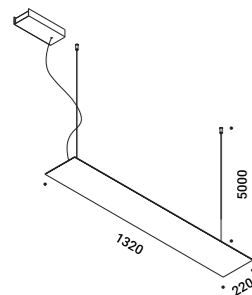

REFLEX S

Michele Groppi / 2023

Suspension / Indirect / Indoor

Material Metal - Mirror
Finish .04 Matt Black

REFLEX S 1

Ceiling rose model
 54W
 110-240V - 50/60Hz
 2700K - 5787lm / 3000K - 6156lm
 CRI >90
 Driver included
 Driver integrated
 DALI - PUSH - 1-10V