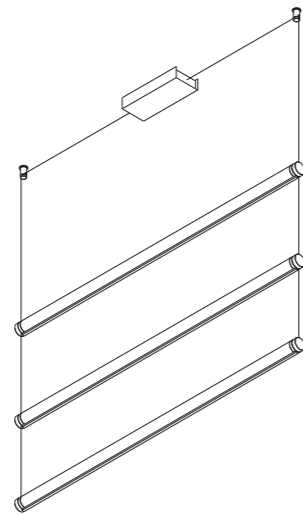

Driver LED				Not included
120-277V	24V/96W/IP20/TRIAC - 1-10V	Max 3 modules	1Z2020060	

Controller				Not included
Matt Black	DALI - PUSH - 0/1-10V - IP20		1Z2170020	

The sizes are expressed in inches.

Example of single installation with ceiling rose