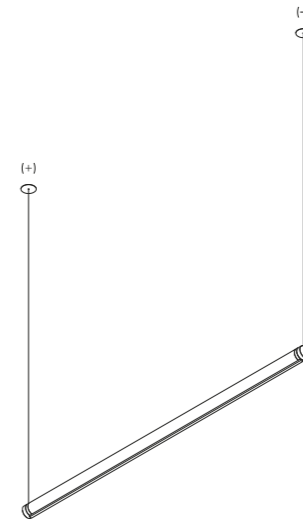

Example of single installation with recessed fixing kit