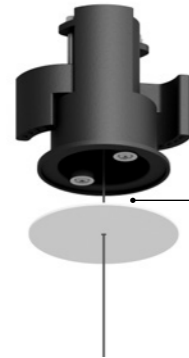

Example of multiple installation with ceiling rose

Example of single installation with recessed fixing kit

Example of multiple installation with recessed fixing kit

Example of single installation with ceiling fixing kit

Example of multiple installation with ceiling fixing kit

Example of multiple installation | **Max 3 modules for cable**

SUSPENSION FIXING KIT

Recessed fixing kit

Fixing kit for 0.49" plasterboard

Magnetic fixing