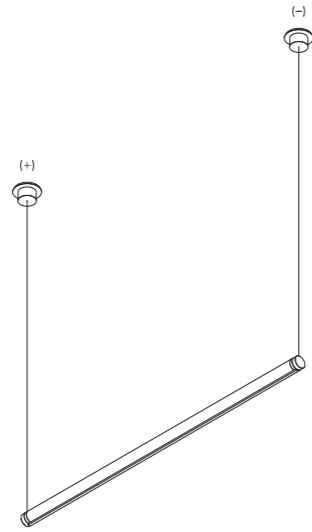

Example of single installation with ceiling fixing kit