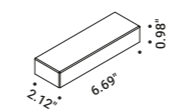

Controller				Not included
Matt Black	DALI - PUSH - 0/1-10V - IP20		1Z2170020	

The sizes are expressed in inches.