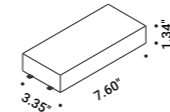

Driver LED				Not included
120-277V	24V/60W/IP20/TRIAC - 1-10V	Max 1 module	1Z2020040