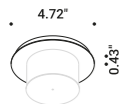

Wall back plate			Not included
Matt White	For mounting on brick masonry walls	1X0050300.01.00