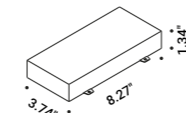

Driver LED				Not included
120-277V	24V/96W/IP20/TRIAC - 1-10V	Max 3 modules	1Z2020060