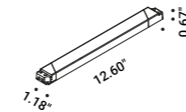

Driver LED				Not included
100-240V	24V/80W/IP20/ON/OFF	Max 3 modules	1Z1120440