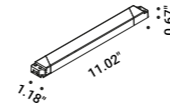

Driver LED				Not included
100-240V	24V/50W/IP20/ON/OFF	Max 1 module	1Z1120490