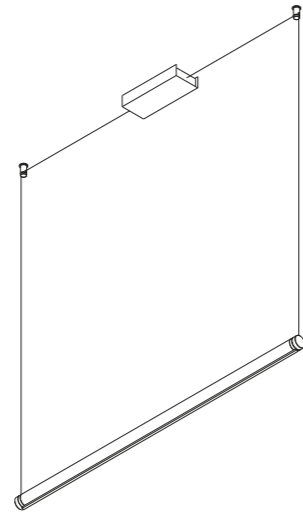

Example of single installation with ceiling rose