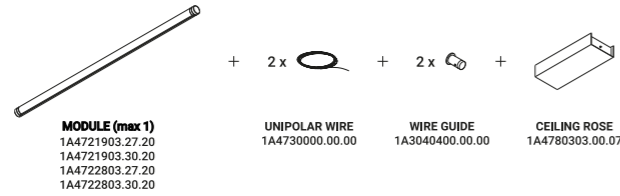

Single installation with ceiling rose