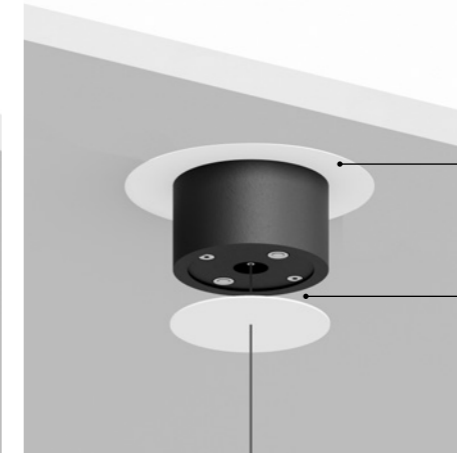

SUSPENSION FIXING KIT

Ceiling fixing kit

Back plate for masonry ceilings

Magnetic fixing

Model	Use	Product reference	Finish	Code
Ceiling fixing kit.01	For suspension cables	REFLEX S 1 SHANGHAI 1	Matt White	1X0010300.01.00
		SHANGHAI 2 SIMBIOSI SOTTILE 2 SOTTILE 2 DE	Matt Black	1X0010400.01.00
Ceiling fixing kit.02	For electrical cables	MAGIA	Matt White	1X0010300.02.00
			Matt Black	1X0010400.02.00
Ceiling fixing kit.03	For suspension cables	FOSBURY MASAI 1	Matt White	1X0010300.03.00
		MASAI 2	Matt Black	1X0010400.03.00
Ceiling fixing kit.04	For electrical cables	ASINTOTO REFLEX S 2	Matt White	1X0010300.04.00
		SOTTILE 2 SOTTILE 2 DE	Matt Black	1X0010400.04.00
Back plate	For masonry ceilings		Matt White	1X0050300.01.00