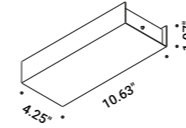

Compulsory accessories

Electrical power supply

Ceiling rose				Not included
Matt White	Input 120V - 60Hz - Output 24V - 21W - IP20 - DALI - PUSH - 1-10V	Max 1 module	1A4780303.00.07