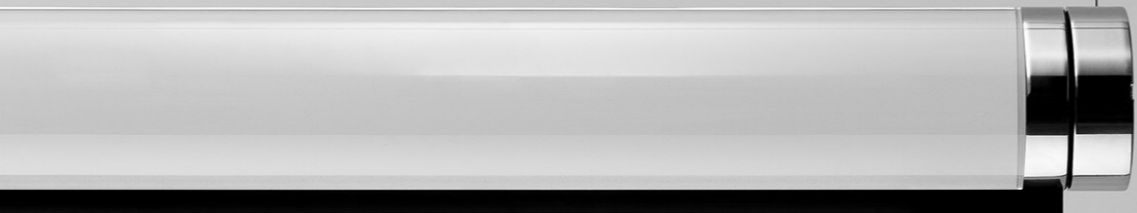

MAGIA

Michele Groppi / 2023

Light and transparency are the true stars of this project.
We have always liked to think heretically, evoking mystery, magic and seduction.

Magia is the new modular suspension lighting system
that can be adapted to suit the different heights of the rooms
and can generate direct and indirect light with the 360° adjustable module.

In this case, the lens is not used to focus, but to modify the vision
and perception of the object.

The effect of the convex lens conceals the part of the light beam
and produces the lightest effect of suspension and inconsistency.

Archiproducts Design Award 2023

Single installation with ceiling rose

Multiple installation with ceiling rose

Single installation with recessed fixing kit or ceiling fixing kit

Multiple installation with recessed fixing kit or ceiling fixing kit