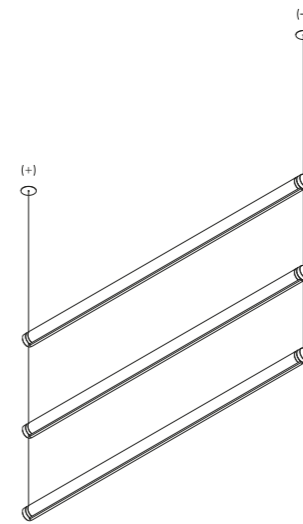

Example of multiple installation with recessed fixing kit