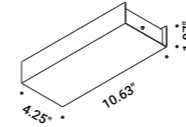

Ceiling rose				Not included
Matt White	Input 120V - 60Hz - Output 24V - 60W - IP20 - DALI - PUSH - 1-10V	Max 3 modules	1A4740303.00.07