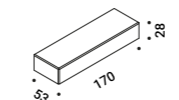

Systems / Direct-Indirect / Indoor

Material

Finish .19 Polished Gold .28 Polished Black Chrome

Note

Adjustable modular system.

Sistema orientabile modulare.

MAGIA - MODULE

19W

24V DC

2700K - 1272lm / 3000K - 1312lm

CRI >90

Driver not included

Polished Gold - 2700K

1A4721900.27.20

Polished Gold - 3000K

1A4721900.30.20

Polished Black Chrome - 2700K

1A4722800.27.20

Polished Black Chrome - 3000K

1A4722800.30.20

Compulsory accessories / Accessori obbligatori

Installation kit / Kit installazione

Unipolar wire - 6m / Cavo unipolare - 6m

Not included

1 Piece - Max 60V DC

Max 3 modules

1A4730000.00.00

Wire guide / Guidacavo

Not included

Matt Black

1 Piece

1A3040400.00.00

Recessed fixing kit for 12.5 mm plasterboard / Kit di fissaggio ad incasso per cartongesso 12,5 mm

Not included

Matt White

For electrical cables - 1 Piece -
Plasterboard cut-out Ø 44 mm -
Minimum space for mounting 70 mm

1X0000300.02.00

Matt Black

For electrical cables - 1 Piece -
Plasterboard cut-out Ø 44 mm -
Minimum space for mounting 70 mm

1X0000400.02.00

Ceiling fixing kit / Kit di fissaggio a soffitto

Not included

Matt White

For electrical cables - 1 Piece

1X0010300.02.00

Matt Black

For electrical cables - 1 Piece

1X0010400.02.00

Compulsory accessories / Accessori obbligatori

Electrical power supply / Alimentazione elettrica

Ceiling rose / Rosone da soffitto

Not included

Matt White

Input 220-240V - 50/60Hz -
Output 24V - 21W - IP20 - DALI - PUSH -
1-10V - TRIAC

Max 1 module

1A4780300.00.05

Ceiling rose / Rosone da soffitto

Not included

Matt White

Input 120-240V - 50/60Hz -
Output 24V - 60W - IP20 - DALI - PUSH -
1-10V - TRIAC

Max 3 modules

1A4740300.00.05

Driver LED

Not included

100-240V

24V/50W/IP20/ON/OFF

Max 1 module

1Z1120490

Driver LED

Not included

100-240V

24V/80W/IP20/ON/OFF