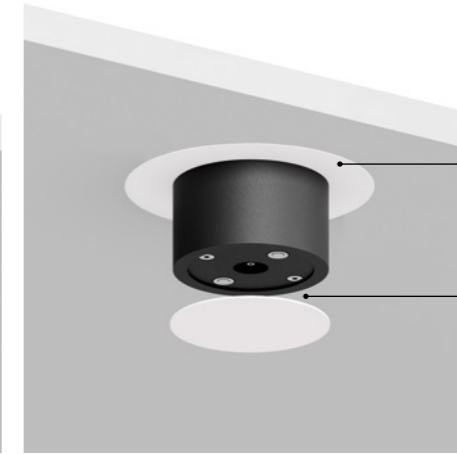

SUSPENSION FIXING KIT / KIT DI FISSAGGIO PER SOSPENSIONE

Ceiling fixing kit / Kit fissaggio a soffitto

Back plate for masonry ceilings
Back plate per soffitti in muratura

Magnetic fixing
Fissaggio magnetico

62

Model	Use	Product reference	Finish	Code		
Recessed fixing kit.01	For suspension cables	REFLEX S 1	Matt White	1X0000300.01.00		
		SHANGHAI 1				
		SHANGHAI 2	Matt Black			
		SIMBIOSI				
Recessed fixing kit.02	For electrical cables	SOTTILE 2	Matt White	1X0000300.02.00		
		SOTTILE 2 DE			Matt Black	1X0000400.01.00
Recessed fixing kit.03	For suspension cables	MAGIA	Matt White	1X0000300.03.00		
		FOSBURY			Matt Black	1X0000400.03.00
Recessed fixing kit.04	For electrical cables	MASAI 1	Matt White	1X0000300.04.00		
		MASAI 2				
		SPY	Matt Black			
		SPY DE			1X0000400.04.00	
Recessed fixing kit.05	For electrical cables	ASINTOTO	Matt White	1X0000300.05.00		
		REFLEX S 2			Matt Black	1X0000400.05.00
		SOTTILE 2				
		SOTTILE 2 DE				
		LOUIS XIV 2				
		SOTTOSOPRA 2				

Model	Use	Product reference	Finish	Code		
Ceiling fixing kit.01	For suspension cables	REFLEX S 1	Matt White	1X0010300.01.00		
		SHANGHAI 1				
		SHANGHAI 2	Matt Black			
		SIMBIOSI			1X0010400.01.00	
Ceiling fixing kit.02	For electrical cables	SOTTILE 2	Matt White	1X0010300.02.00		
		SOTTILE 2 DE			Matt Black	1X0010400.02.00
Ceiling fixing kit.03	For suspension cables	MAGIA	Matt White	1X0010300.03.00		
		FOSBURY			Matt Black	1X0010400.03.00
Ceiling fixing kit.04	For electrical cables	MASAI 1	Matt White	1X0010300.04.00		
		MASAI 2				
		SPY	Matt Black			
		SPY DE			1X0010400.04.00	
Back plate	For masonry ceilings	ASINTOTO	Matt White	1X0050300.01.00		
		REFLEX S 2				
		SOTTILE 2				
		SOTTILE 2 DE