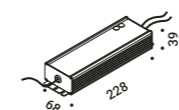

Driver LED

Not included

100-240V

24V/150W/IP67/1-10V

Max 6 modules

1Z1120500