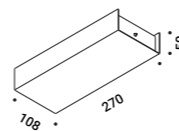

Compulsory accessories / Accessori obbligatori

Electrical power supply / Alimentazione elettrica

Ceiling rose / Rosone da soffitto

Not included

Matt White

Input 220-240V - 50/60Hz -
Output 24V - 21W - IP20 - DALI - PUSH -
1-10V - TRIAC

Max 1 module

1A4780300.00.05