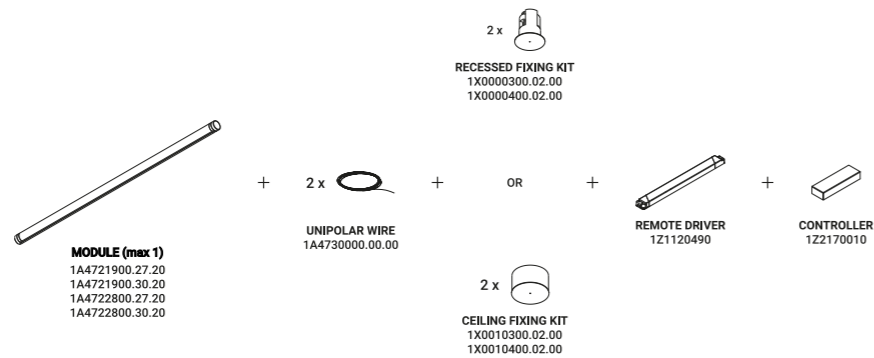

Archiproducts Design Award 2023

MAGIA

Single installation with ceiling rose

Multiple installation with ceiling rose

Single installation with recessed fixing kit or ceiling fixing kit

Multiple installation with recessed fixing kit or ceiling fixing kit