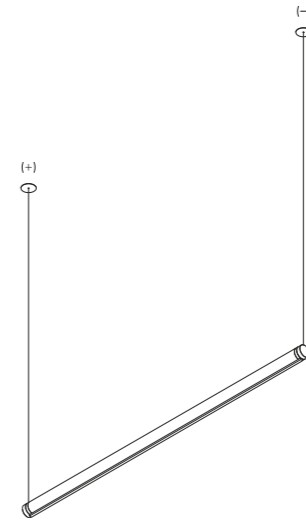

Example of single installation with recessed fixing kit