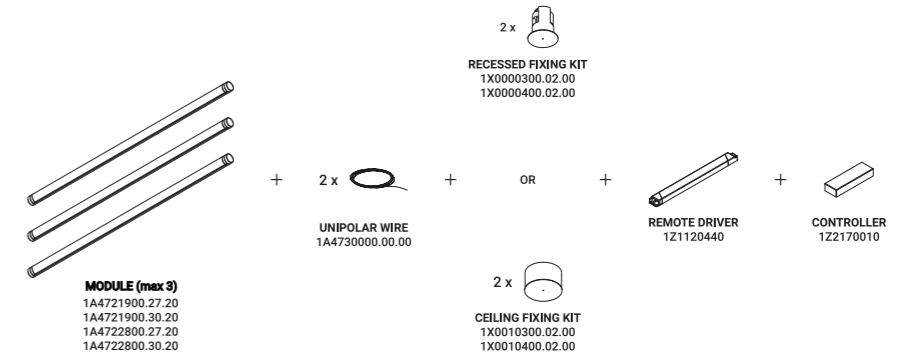

Archiproducts Design Award 2023

MAGIA

Single installation with ceiling rose

Multiple installation with ceiling rose

Single installation with recessed fixing kit or ceiling fixing kit

Multiple installation with recessed fixing kit or ceiling fixing kit