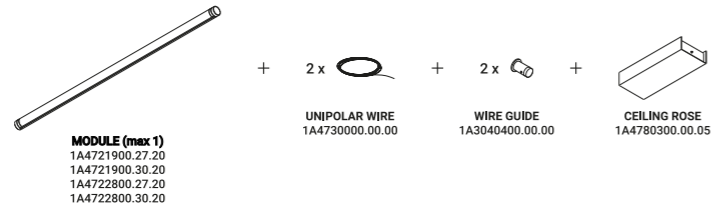

Archiproducts Design Award 2023

MAGIA

Single installation with ceiling rose

Multiple installation with ceiling rose

Single installation with recessed fixing kit or ceiling fixing kit

Multiple installation with recessed fixing kit or ceiling fixing kit