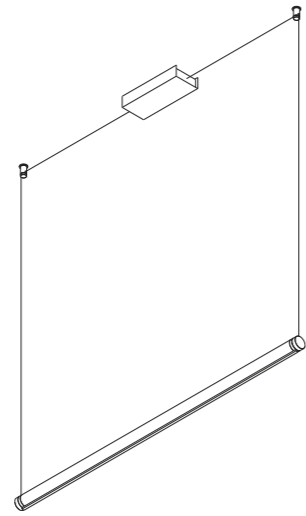

Example of single installation with ceiling rose