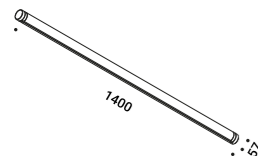

Systems / Direct-Indirect / Indoor

Material

Finish .19 Polished Gold .28 Polished Black Chrome

Note

Adjustable modular system.

Sistema orientabile modulare.

MAGIA - MODULE

19W