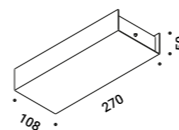

Ceiling rose / Rosone da soffitto

Not included

Matt White

Input 120-240V - 50/60Hz -
Output 24V - 60W - IP20 - DALI - PUSH -
1-10V - TRIAC

Max 3 modules

1A4740300.00.05