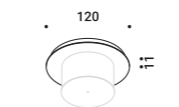

DALI - PUSH - 0/1-10V - TRIAC - IP20

1Z2170010

Optional accessories / Accessori opzionali

Installation kit / Kit installazione

Wall back plate / Piastra parete

Not included

Matt White

For mounting on brick masonry walls