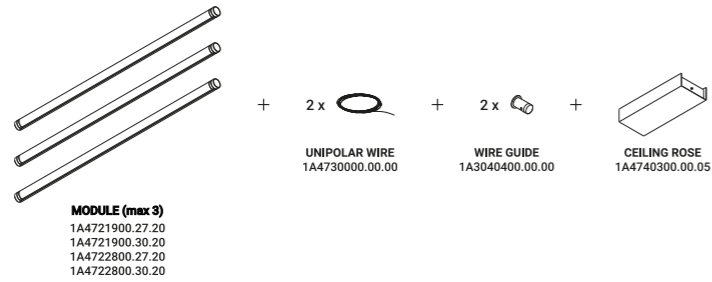

Archiproducts Design Award 2023

MAGIA

Single installation with ceiling rose

Multiple installation with ceiling rose

Single installation with recessed fixing kit or ceiling fixing kit

Multiple installation with recessed fixing kit or ceiling fixing kit