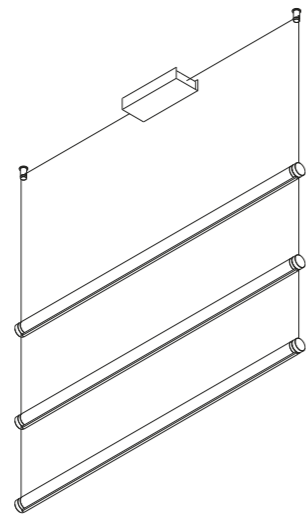

Example of multiple installation with ceiling rose