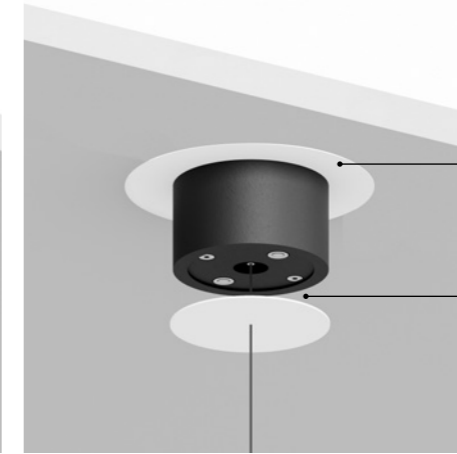

SUSPENSION KITS

Ceiling suspension kit

Back plate for masonry ceilings

Magnetic fixing

Version	Use	Product reference	Finish	Code
Ceiling suspension kit.01	For suspension cables	REFLEX S 2	Matt White	1X0010300.01.00
		SHANGHAI 1 SHANGHAI 2 SOTTILE 2 SOTTILE 2 DE	Matt Black	1X0010400.01.00
Ceiling suspension kit.02	For electrical cables	MAGIA	Matt White	1X0010300.02.00
			Matt Black	1X0010400.02.00
Ceiling suspension kit.03	For suspension cables	MASAI 1	Matt White	1X0010300.03.00
		MASAI 2	Matt Black	1X0010400.03.00
Ceiling suspension kit.04	For electrical cables	ASINTOTO	Matt White	1X0010300.04.00
		REFLEX S 2 SHANGHAI 2 SOTTILE 2 SOTTILE 2 DE	Matt Black	1X0010400.04.00
Back plate	For masonry ceilings		Matt White	1X0050300.01.00