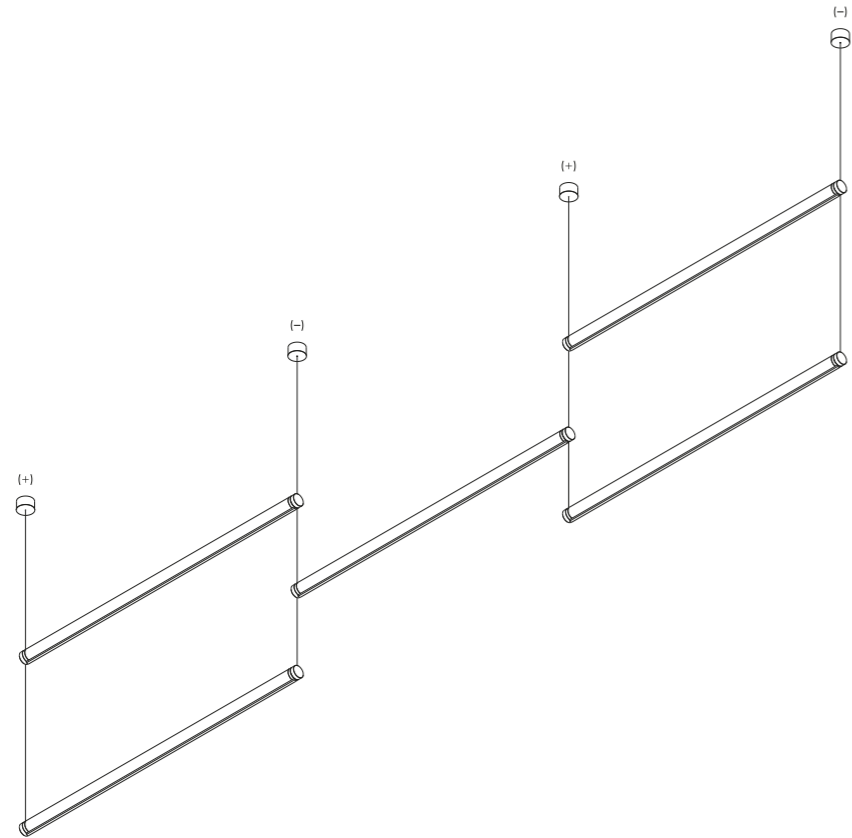

Example of multiple installation with ceiling suspension kit

Example of multiple installation | Max 3 tubes for cable

SUSPENSION KITS

Recessed suspension kit

Suspension kit for 12,5 mm plasterboard
Plasterboard cut-out Ø 44 mm
Minimum space for mounting 70 mm