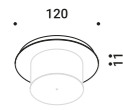

Optional accessories

Suspension kits