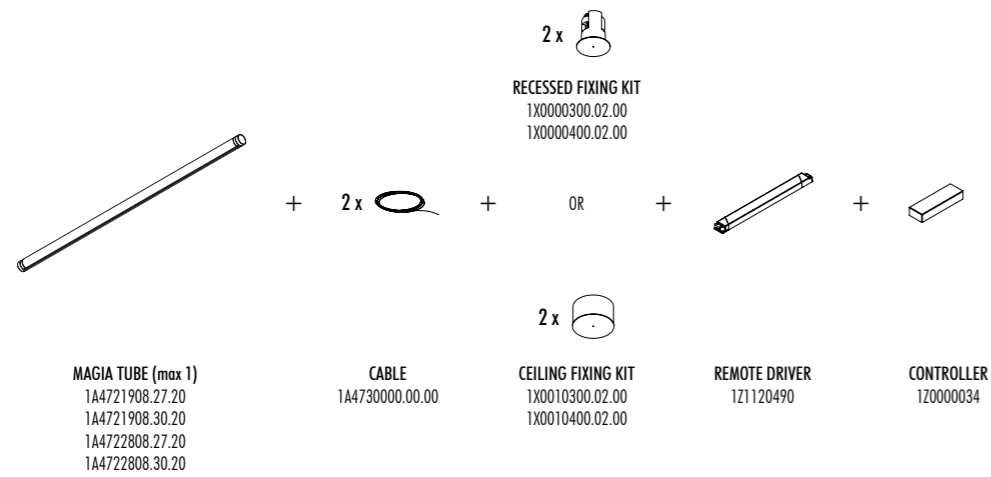

HOW TO ORDER - SINGLE INSTALLATION WITH RECESSED FIXING KIT OR CEILING FIXING KIT