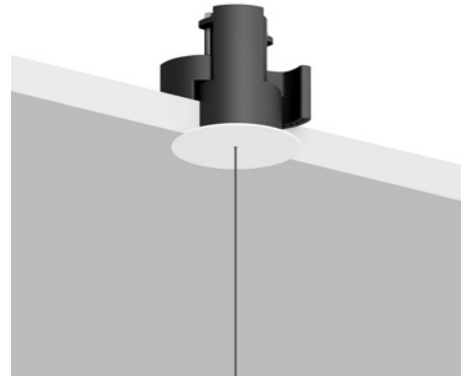

Example of multiple installation with ceiling suspension kit

Example of multiple installation | Max 3 tubes for cable

SUSPENSION KITS

Recessed suspension kit

Suspension kit for 12,5 mm plasterboard
Plasterboard cut-out Ø 44 mm
Minimum space for mounting 70 mm