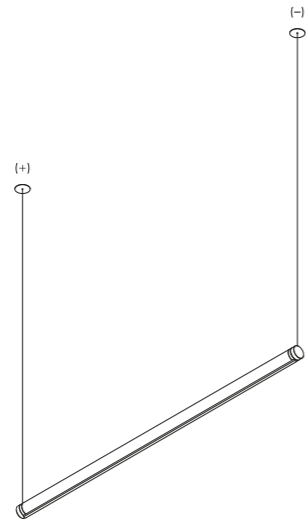

Example of single installation with recessed suspension kit