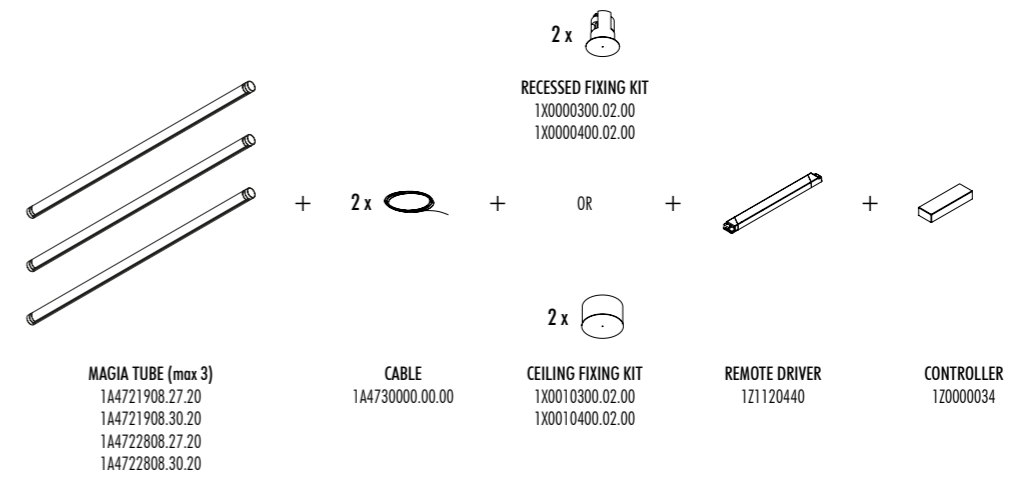

EXAMPLE OF MULTIPLE INSTALLATION WITH RECESSED FIXING KIT OR CEILING FIXING KIT

The sizes are expressed in millimeters.

DESIGN MICHELE GROPPI - 2023
CEILING SYSTEM - METAL - PA

MAGIA

1A4721908.27.20	POLISHED GOLD - 2700K	MAGIA TUBE - 24 V DC - 19 W LED 2700K - 1272 lm - CRI > 90 / 3000K - 1312 lm - CRI > 90 COMPULSORY POWER SUPPLY KIT NOT INCLUDED	
1A4721908.30.20	POLISHED GOLD - 3000K		
1A4722808.27.20	POLISHED BLACK CHROME - 2700K		
1A4722808.30.20	POLISHED BLACK CHROME - 3000K		
1A4730000.00.00	STANDARD - 6 m	CABLE - 1 PIECE MAX 60 V DC - MAX 3 TUBES	
1X0000300.02.00	MATT WHITE	RECESSED FIXING KIT PANEL 12,5 mm - 1 PIECE PLASTERBOARD CUT-OUT Ø 44 mm MINIMUM SPACE FOR MOUNTING 70 mm	
1X0000400.02.00	MATT BLACK		
1X0010300.02.00	MATT WHITE	CEILING FIXING KIT - 1 PIECE	
1X0010400.02.00	MATT BLACK		
1X0050300.01.00	MATT WHITE	WALL BACK PLATE FOR MOUNTING ON BRICK MASONRY WALLS	

The sizes are expressed in millimeters.

COMPULSORY POWER SUPPLY KIT

1Z1120490	STANDARD	REMOTE DRIVER - MAX 1 TUBE INPUT 100-240 V - 50/60 Hz - OUTPUT 24 V DC - 50 W - IP20 NOT DIMMABLE	
1Z1120440	STANDARD	REMOTE DRIVER - MAX 3 TUBES INPUT 100-240 V - 50/60 Hz - OUTPUT 24 V DC - 80 W - IP20 NOT DIMMABLE	
1Z1120500	STANDARD	REMOTE DRIVER - MAX 6 TUBES INPUT 100-240 V - 50/60 Hz - OUTPUT 24 V DC - 150 W - IP67 0/1-10 V DIMMABLE	
1Z0000034	STANDARD	CONTROLLER DIMMABLE DALI - PUSH - TRIAC - 1-10 V - IP20	