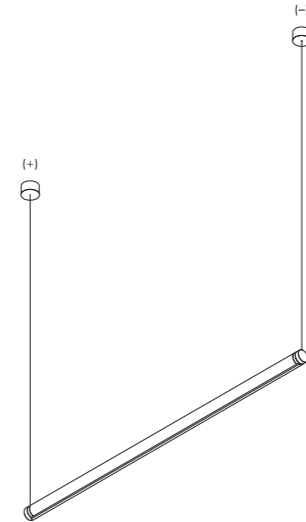

Example of single installation with ceiling suspension kit