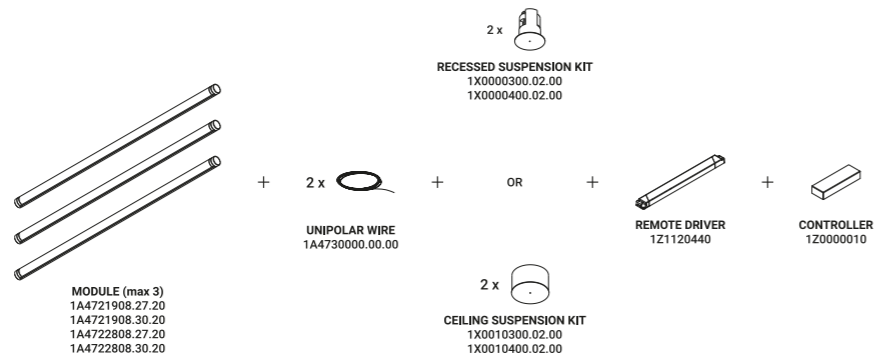

Multiple installation with recessed or ceiling suspension kit

Suspension / Direct-Indirect / Indoor

Material Metal - PMMA
Finish .19 Polished Gold .28 Polished Black Chrome

Note Modular suspension luminaire. Adjustable along the horizontal axis. Transparent bar with refractive effect. LED module profile with matt black finish. Details with polished gold or black chrome finish. Matt white rose.

MAGIA - MODULE

19W
24V DC
2700K - 1272lm / 3000K - 1312lm
CRI >90
Driver not included
IP20

Polished Gold - 2700K
Polished Gold - 3000K
Polished Black Chrome - 2700K
Polished Black Chrome - 3000K

1A4721908.27.20
1A4721908.30.20
1A4722808.27.20
1A4722808.30.20

Compulsory accessories

Installation kits

Unipolar wire - 6 m	1 Piece - Max 60V DC	Max 3 modules	1A4730000.00.00	Not included

Suspension kits

Recessed suspension kit for 12,5 mm plasterboard				Not included
Matt White	For electrical cables - 1 Piece Plasterboard cut-out Ø 44 mm Minimum space for mounting 70 mm		1X0000300.02.00	
Matt Black	For electrical cables - 1 Piece Plasterboard cut-out Ø 44 mm Minimum space for mounting 70 mm		1X0000400.02.00	

Ceiling suspension kit				Not included
Matt White	For electrical cables - 1 Piece		1X0010300.02.00	
Matt Black	For electrical cables - 1 Piece		1X0010400.02.00