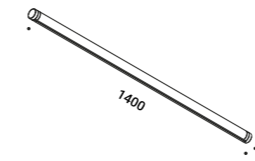

Archiproducts Design Award 2023

Single installation with recessed or ceiling suspension kit

Multiple installation with recessed or ceiling suspension kit

Suspension / Direct-Indirect / Indoor

Material Metal - PMMA
Finish .19 Polished Gold .28 Polished Black Chrome

Note Modular suspension luminaire. Adjustable along the horizontal axis. Transparent bar with refractive effect. LED module profile with matt black finish. Details with polished gold or black chrome finish. Matt white rose.