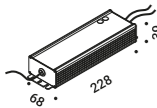

Driver			Not included
100-240V	24V/150W/IP67/1-10V	Max 6 modules	1Z1120500