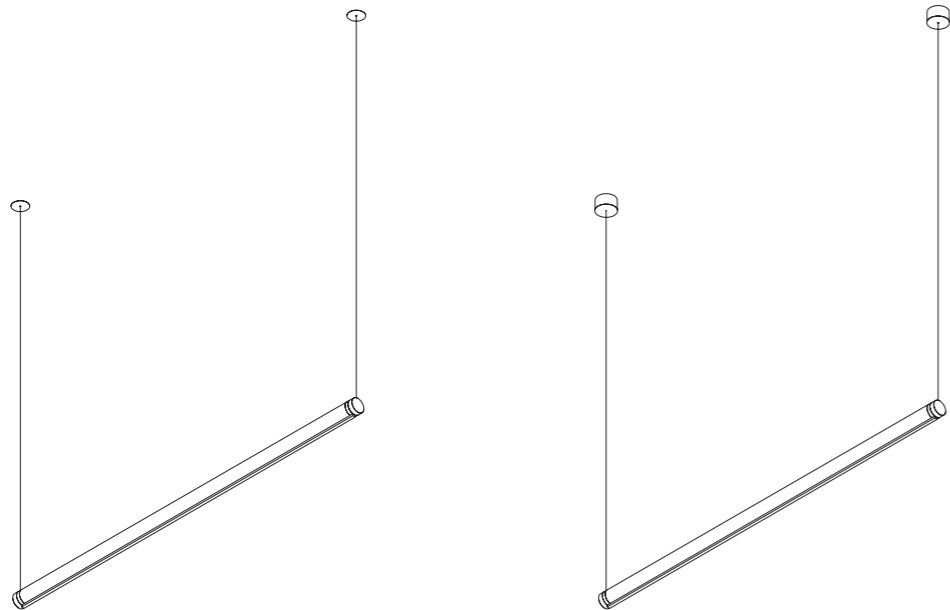

We have always liked to think heretically,
evoking mystery, magic and seduction.
In this case, the lens is not used to focus,
but to modify the vision and perception of the object.
The effect of the convex lens conceals the part of the light beam
and produces the lightest effect
of suspension and inconsistency.
Light and transparency are the true stars of this project.

HOW TO ORDER - SINGLE INSTALLATION WITH RECESSED FIXING KIT OR CEILING FIXING KIT

EXAMPLE OF SINGLE INSTALLATION WITH RECESSED FIXING KIT OR CEILING FIXING KIT

HOW TO ORDER - MULTIPLE INSTALLATION WITH RECESSED FIXING KIT OR CEILING FIXING KIT

EXAMPLE OF MULTIPLE INSTALLATION WITH RECESSED FIXING KIT OR CEILING FIXING KIT

The sizes are expressed in millimeters.

DESIGN MICHELE GROPPI - 2023
CEILING SYSTEM - METAL - PA

MAGIA

1A4721908.27.20	POLISHED GOLD - 2700K	MAGIA TUBE - 24 V DC - 19 W LED 2700K - 1272 lm - CRI > 90 / 3000K - 1312 lm - CRI > 90 COMPULSORY POWER SUPPLY KIT NOT INCLUDED	
1A4721908.30.20	POLISHED GOLD - 3000K		
1A4722808.27.20	POLISHED BLACK CHROME - 2700K		
1A4722808.30.20	POLISHED BLACK CHROME - 3000K		
1A4730000.00.00	STANDARD - 6 m	CABLE - 1 PIECE MAX 60 V DC - MAX 3 TUBES	
1X0000300.02.00	MATT WHITE	RECESSED FIXING KIT PANEL 12,5 mm - 1 PIECE PLASTERBOARD CUT-OUT Ø 44 mm MINIMUM SPACE FOR MOUNTING 70 mm	
1X0000400.02.00	MATT BLACK		
1X0010300.02.00	MATT WHITE	CEILING FIXING KIT - 1 PIECE	
1X0010400.02.00	MATT BLACK		
1X0050300.01.00	MATT WHITE	WALL BACK PLATE FOR MOUNTING ON BRICK MASONRY WALLS	