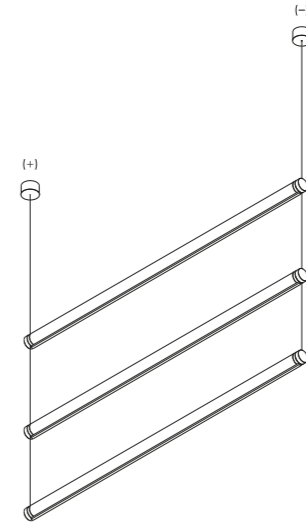

Example of multiple installation with ceiling suspension kit

Example of multiple installation | Max 3 tubes for cable

SUSPENSION KITS

Recessed suspension kit

Suspension kit for 12,5 mm plasterboard
Plasterboard cut-out Ø 44 mm
Minimum space for mounting 70 mm