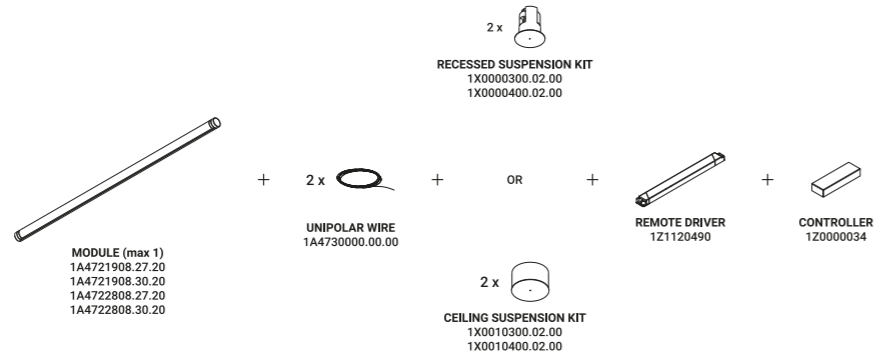

Single installation with recessed or ceiling suspension kit