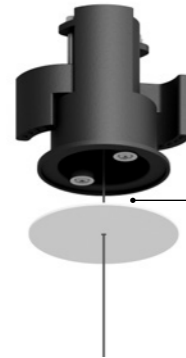

Example of multiple installation with ceiling suspension kit

Example of multiple installation | Max 3 tubes for cable

SUSPENSION KITS

Recessed suspension kit

Suspension kit for 12,5 mm plasterboard
Plasterboard cut-out Ø 44 mm
Minimum space for mounting 70 mm