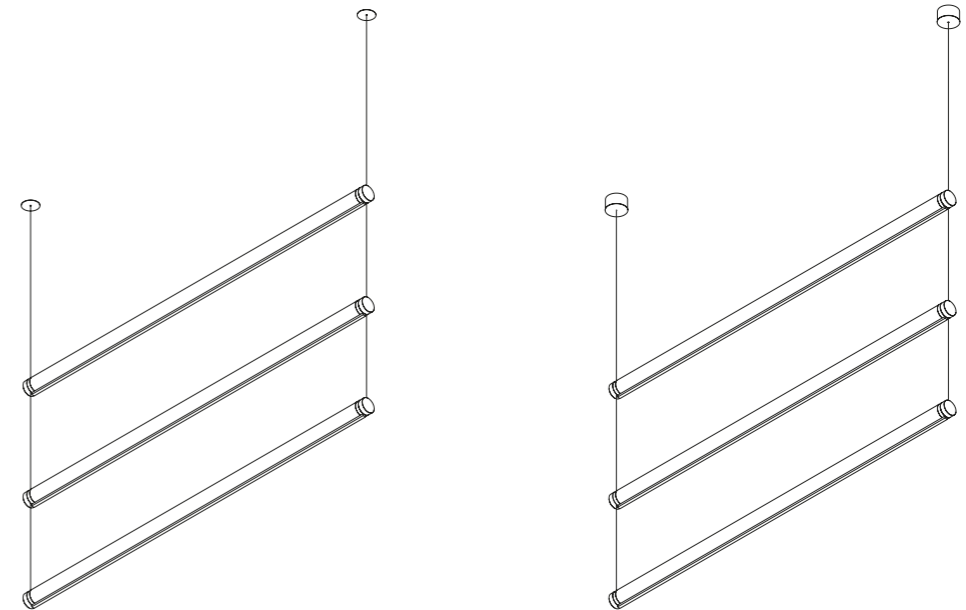

HOW TO ORDER - SINGLE INSTALLATION WITH RECESSED FIXING KIT OR CEILING FIXING KIT

EXAMPLE OF SINGLE INSTALLATION WITH RECESSED FIXING KIT OR CEILING FIXING KIT

HOW TO ORDER - MULTIPLE INSTALLATION WITH RECESSED FIXING KIT OR CEILING FIXING KIT

EXAMPLE OF MULTIPLE INSTALLATION WITH RECESSED FIXING KIT OR CEILING FIXING KIT

The sizes are expressed in millimeters.

DESIGN MICHELE GROPPI - 2023
CEILING SYSTEM - METAL - PA

MAGIA

1A4721908.27.20	POLISHED GOLD - 2700K	MAGIA TUBE - 24 V DC - 19 W LED 2700K - 1272 lm - CRI > 90 / 3000K - 1312 lm - CRI > 90 COMPULSORY POWER SUPPLY KIT NOT INCLUDED	
1A4721908.30.20	POLISHED GOLD - 3000K		
1A4722808.27.20	POLISHED BLACK CHROME - 2700K		
1A4722808.30.20	POLISHED BLACK CHROME - 3000K		
1A4730000.00.00	STANDARD - 6 m	CABLE - 1 PIECE MAX 60 V DC - MAX 3 TUBES	
1X0000300.02.00	MATT WHITE	RECESSED FIXING KIT PANEL 12,5 mm - 1 PIECE PLASTERBOARD CUT-OUT Ø 44 mm MINIMUM SPACE FOR MOUNTING 70 mm	
1X0000400.02.00	MATT BLACK		
1X0010300.02.00	MATT WHITE	CEILING FIXING KIT - 1 PIECE	
1X0010400.02.00	MATT BLACK		
1X0050300.01.00	MATT WHITE	WALL BACK PLATE FOR MOUNTING ON BRICK MASONRY WALLS	