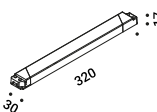

Suspension kits

Wall adapter plate				Not included
Matt White	For mounting on brick masonry walls		1X0050300.01.00	

Drivers

Driver				Not included
100-240V	24V/50W/IP20/ON/OFF	Max 1 module	1Z1120490	

Driver				Not included
100-240V	24V/80W/IP20/ON/OFF	Max 3 module	1Z1120440	