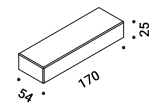

MAGIA

Michele Groppi / 2023

Optional accessories

Suspension kits

Wall adapter plate				Not included
Matt White	For mounting on brick masonry walls		1X0050300.01.00	

Drivers

Driver				Not included
100-240V	24V/50W/IP20/ON/OFF	Max 1 module	1Z1120490	

Driver				Not included
100-240V	24V/80W/IP20/ON/OFF	Max 3 module	1Z1120440	

Driver				Not included
100-240V	24V/150W/IP67/1-10V	Max 6 modules	1Z1120500	

Dimmable controller				Not included
	DALI - PUSH - 0/1-10V - TRIAC - IP20		1Z0000034