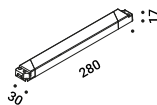

MAGIA

Michele Groppi / 2023

Optional accessories

Suspension kits

Wall adapter plate				Not included
Matt White	For mounting on brick masonry walls		1X0050300.01.00	

Drivers

Driver				Not included
100-240V	24V/50W/IP20/ON/OFF	Max 1 module	1Z1120490	

Driver				Not included
100-240V	24V/80W/IP20/ON/OFF	Max 3 module	1Z1120440	

Driver				Not included
100-240V	24V/150W/IP67/1-10V	Max 6 modules	1Z1120500	

Dimmable controller				Not included
	DALI - PUSH - 0/1-10V - TRIAC - IP20		1Z0000034