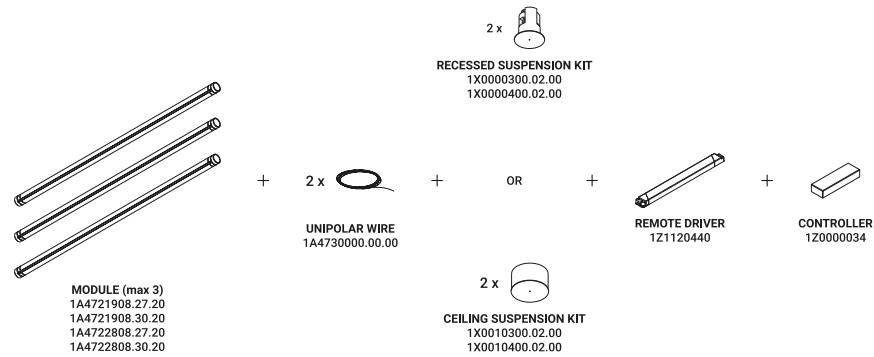

Archiproducts Design Award 2023

Single installation with recessed or ceiling suspension kit

Multiple installation with recessed or ceiling suspension kit

The sizes are expressed in millimeters.

Suspension / Direct-Indirect / Indoor