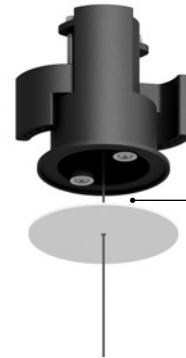

Material Metal - PMMA
Finish .19 Polished Gold .28 Polished Black Chrome

Note Modular suspension luminaire. Adjustable along the horizontal axis. Transparent bar with refractive effect. LED module profile with matt black finish. Details with polished gold or black chrome finish. Matt white rose.

Example of multiple installation with recessed suspension kit

Example of single installation with ceiling suspension kit

Example of multiple installation with ceiling suspension kit

Example of multiple installation | Max 3 tubes for cable

SUSPENSION KITS

Recessed suspension kit

Suspension kit for 12,5 mm plasterboard
Plasterboard cut-out Ø 44 mm
Minimum space for mounting 70 mm

Magnetic fixing

Version	Use	Product reference	Finish	Code
Recessed suspension kit 01	For suspension cables	SHANGHAI 1	Matt White	1X0000300.01.00
		SHANGHAI 2 SOTTILE 2 SOTTILE 2 DE	Matt Black	1X0000400.01.00
Recessed suspension kit 02	For electrical cables	MAGIA	Matt White	1X0000300.02.00
			Matt Black	1X0000400.02.00
Recessed suspension kit 03	For suspension cables	MASAI 1	Matt White	1X0000300.03.00
		MASAI 2 REFLEX S 2	Matt Black	1X0000400.03.00
Recessed suspension kit 04	For electrical cables	ASINTOTO REFLEX S 2	Matt White	1X0000300.04.00
		SHANGHAI 2 SOTTILE 2 SOTTILE 2 DE	Matt Black	1X0000400.04.00
Recessed suspension kit 05	For electrical cables	LOUIS XIV 2	Matt White	1X0000300.05.00
		SOTTOSOPRA 2	Matt Black	1X0000400.05.00
Recessed suspension kit 06	For electrical cables	CATHODE 2	Matt White	1X0000300.06.00
		MISS 2	Matt Black	1X0000400.06.00