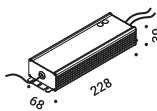

Suspension kits

Wall adapter plate				Not included
Matt White	For mounting on brick masonry walls		1X0050300.01.00	

Drivers

Driver				Not included
100-240V	24V/50W/IP20/ON/OFF	Max 1 module	1Z1120490	

Driver				Not included
100-240V	24V/80W/IP20/ON/OFF	Max 3 module	1Z1120440	