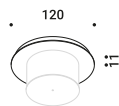

MAGIA

Michele Groppi / 2023

Optional accessories

Suspension kits