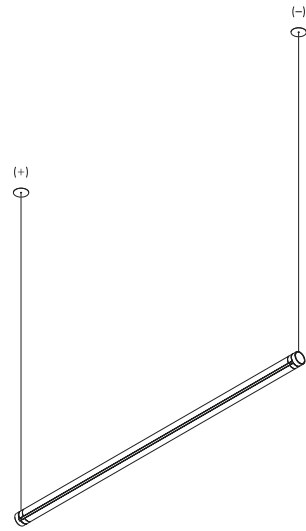

Example of single installation with recessed suspension kit