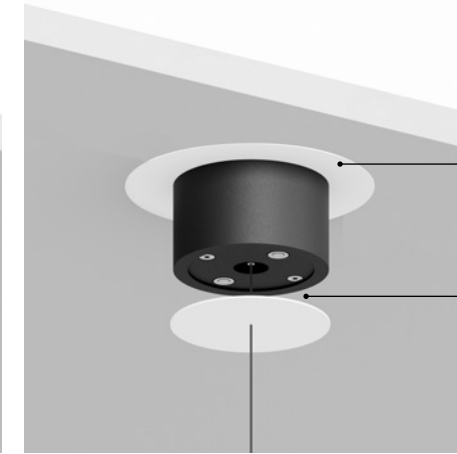

SUSPENSION KITS

Ceiling suspension kit

Back plate for masonry ceilings

Magnetic fixing

Version	Use	Product reference	Finish	Code
Ceiling suspension kit 01	For suspension cables	SHANGHAI 1	Matt White	1X0010300.01.00
		SHANGHAI 2 SOTTILE 2 SOTTILE 2 DE	Matt Black	1X0010400.01.00
Ceiling suspension kit 02	For electrical cables	MAGIA	Matt White	1X0010300.02.00
			Matt Black	1X0010400.02.00
Ceiling suspension kit 03	For suspension cables	MASAI 1	Matt White	1X0010300.03.00
		MASAI 2 REFLEX S 2	Matt Black	1X0010400.03.00
Ceiling suspension kit 04	For electrical cables	ASINTOTO REFLEX S 2	Matt White	1X0010300.04.00
		SHANGHAI 2 SOTTILE 2 SOTTILE 2 DE	Matt Black	1X0010400.04.00
Ceiling suspension kit 06	For electrical cables	CATHODE 2	Matt White	1X0010300.06.00
		MISS 2	Matt Black	1X0010400.06.00
Back plate	For masonry ceilings		Matt White	1X0050300.01.00