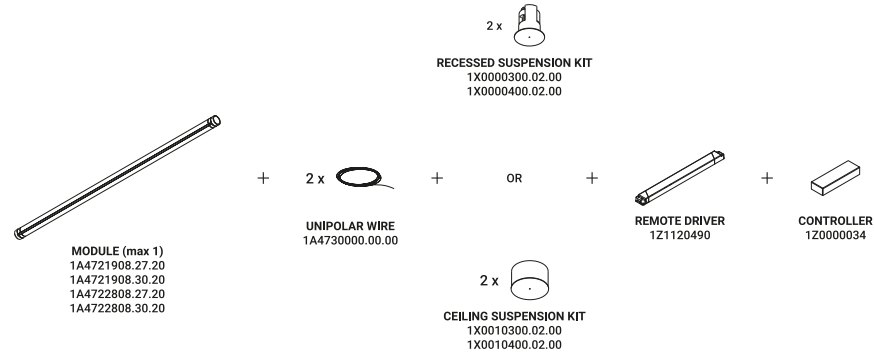

Archiproducts Design Award 2023

Single installation with recessed or ceiling suspension kit

Multiple installation with recessed or ceiling suspension kit

The sizes are expressed in millimeters.

Suspension / Direct-Indirect / Indoor