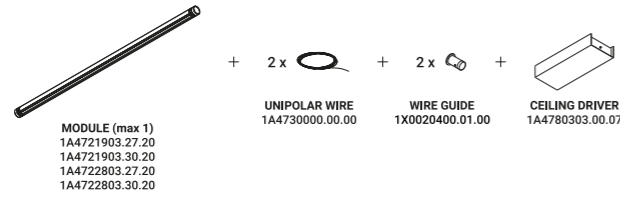

Single installation
with ceiling driver