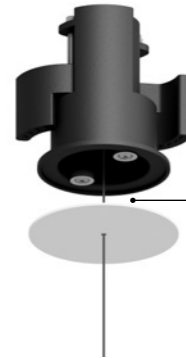

Example of multiple installation with ceiling driver

Example of single installation with recessed suspension kit

Example of multiple installation with recessed suspension kit

Example of single installation with ceiling suspension kit

Example of multiple installation with ceiling suspension kit

Example of multiple installation | Max 3 modules for cable

SUSPENSION KITS

Recessed suspension kit

Suspension kit for 0.49" plasterboard
Plasterboard cut-out Ø 1.73"
Minimum space for mounting 2.76"