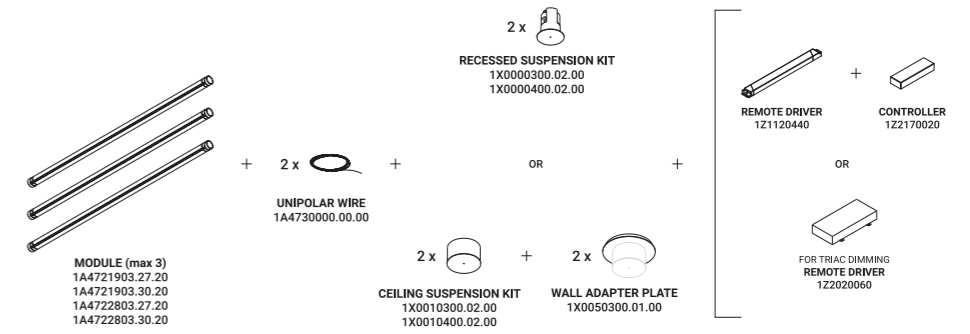

Archiproducts Design Award 2023

Single installation
with ceiling driver

Multiple installation
with ceiling driver

Single installation
with recessed or ceiling
suspension kit

Multiple installation
with recessed or ceiling
suspension kit

Suspension / Direct-Indirect / Indoor

Material Metal - PMMA
Finish .19 Polished Gold .28 Polished Black Chrome

Note Modular suspension luminaire. Adjustable along the horizontal axis. Transparent bar with refractive effect. LED module profile with matt black finish. Details with polished gold or black chrome finish. Matt white rose. Possibility for the luminaire to be powered by ENDLESS conductive tape and by dedicated voltage/current (Max 48V DC - Max 150W - Max 4A).