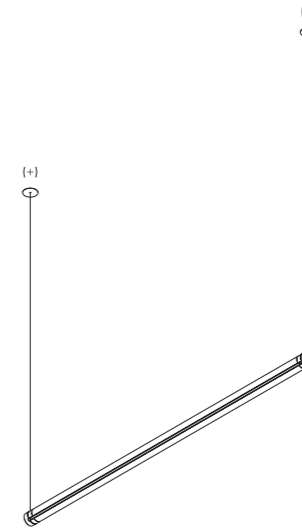

Example of single installation with recessed suspension kit