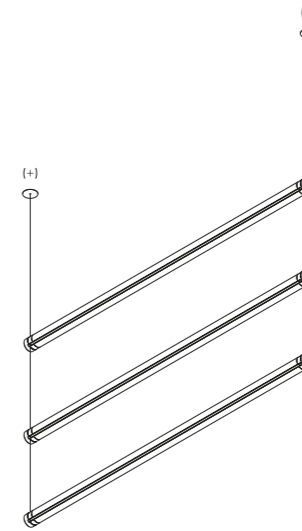

Example of multiple installation with recessed suspension kit