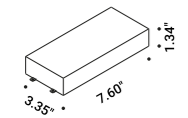

Driver				Not included
120-277V	24V/60W/IP20/TRIAC - 1-10V	Max 1 module	1Z2020040