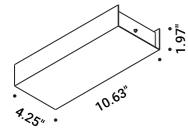

Compulsory accessories

Drivers

Ceiling driver				Not included
Matt White	Input 120V - 60Hz Output 24V - 60W - IP20 DALI - PUSH - 1-10V	Max 1 module	1A4780303.00.07