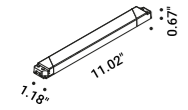

Ceiling driver				Not included
Matt White	Input 120V - 60Hz Output 24V - 21W - IP20 DALI - PUSH - 1-10V	Max 3 modules	1A4740303.00.07	

Driver				Not included
100-240V	24V/50W/IP20/ON/OFF	Max 1 module	1Z1120490