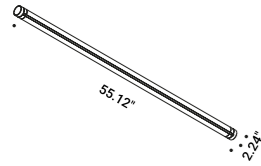

Suspension / Direct-Indirect / Indoor

Material Metal - PMMA
Finish .19 Polished Gold .28 Polished Black Chrome

Note Modular suspension luminaire. Adjustable along the horizontal axis. Transparent bar with refractive effect. LED module profile with matt black finish. Details with polished gold or black chrome finish. Matt white rose. Possibility for the luminaire to be powered by ENDLESS conductive tape and by dedicated voltage/current (Max 48V DC - Max 150W - Max 4A).