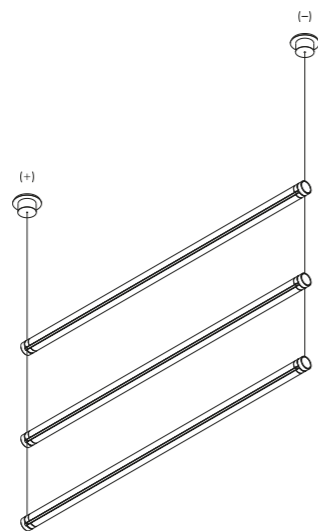

Example of multiple installation with ceiling suspension kit

Example of multiple installation | Max 3 modules for cable

SUSPENSION KITS

Recessed suspension kit

Suspension kit for 0.49" plasterboard
Plasterboard cut-out Ø 1.73"
Minimum space for mounting 2.76"