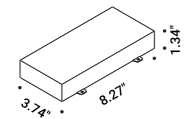

Driver				Not included
120-277V	24V/96W/IP20/TRIAC - 1-10V	Max 3 modules	1Z2020060