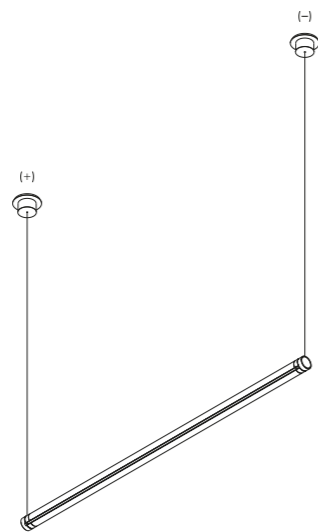

Example of single installation with ceiling suspension kit