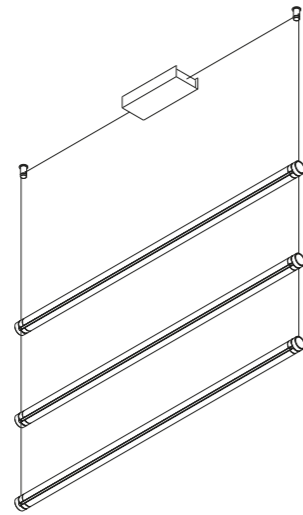

Example of multiple installation with ceiling driver