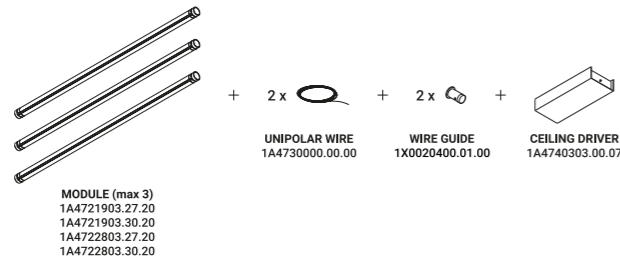

Multiple installation
with ceiling driver