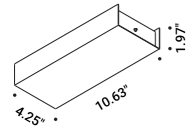

Compulsory accessories

Drivers

Ceiling driver				Not included
Matt White	Input 120V - 60Hz Output 24V - 60W - IP20 DALI - PUSH - 1-10V	Max 1 module	1A4780303.00.07	

Ceiling driver				Not included
Matt White	Input 120V - 60Hz Output 24V - 21W - IP20 DALI - PUSH - 1-10V	Max 3 modules	1A4740303.00.07	

Driver				Not included
100-240V	24V/50W/IP20/ON/OFF	Max 1 module	1Z1120490	

Driver				Not included
120-277V	24V/60W/IP20/TRIAC - 1-10V	Max 1 module	1Z2020040	

Driver				Not included
100-240V	24V/80W/IP20/ON/OFF	Max 3 modules	1Z1120440	

Driver				Not included
120-277V	24V/96W/IP20/TRIAC - 1-10V	Max 3 modules	1Z2020060	

Dimming converter				Not included
Matt Black	DALI - PUSH - 0/1-10V - IP20		1Z2170020