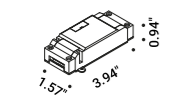

Dimming converter				Not included
Matt Black	DALI - PUSH - 0/1-10V - IP20		1Z2170020