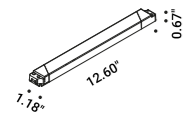

Driver				Not included
100-240V	24V/80W/IP20/ON/OFF	Max 3 modules	1Z1120440