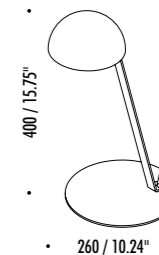

DESIGN DAVIDE GROPPI - 2023
TABLE LAMP - METHACRYLATE - METAL

POST PRANDIUM