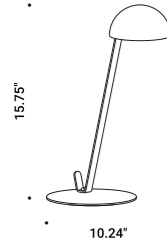

POST PRANDIUM

Davide Groppi / 2023

Table / Direct / Wireless

Material Metal - Methacrylate
Finish .01 Polished Chrome

Note Matt black base luminaire - Gold finish details - Battery life 9 hours.

POST PRANDIUM

2W
3000K - 171lm
CRI >90
ON/OFF
Driver not included
USB cable included

Polished Chrome - 3000K - ON/OFF

| 1A4550103.30.00 |

Optional accessories

Electrical power supply

Driver LED

Not included

Matt Black   Input 110-240V - 50/60Hz -
Output 5V DC - 2A - 10W - IP20

1Z0000088

USB to USB-C cable

Included

Matt Black   Length 39.37"

1Z0000132