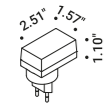

Optional accessories

Electrical power supply

Driver LED

Not included

Matt Black   Input 110-240V - 50/60Hz -
Output 5V DC - 2A - 10W - IP20

1Z0000088