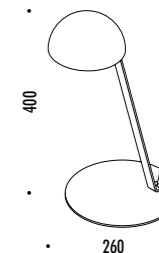

The sizes are expressed in millimeters.

DESIGN DAVIDE GROPPI - 2023
TABLE LAMP - METHACRYLATE - METAL

POST PRANDIUM

IP20

1A4550108.30.00	POLISHED CHROME - 3000K - ON/OFF	2 W LED - 180 lm - CRI > 90 GOLD FINISH SCREW CAPS - MATT BLACK BASE RECHARGEABLE BATTERY 3,7 V DC - Li-Poly 4800 mAh - USB-C - BATTERY LIFE NINE HOURS USB CABLE INCLUDED - CHARGER / POWER SUPPLY NOT INCLUDED

ACCESSORIES

1Z0000088	STANDARD	POWER SUPPLY INPUT 110-240 V - 50/60 Hz - OUTPUT 5 V DC - 2A - 10 W - IP20

OPTIONAL ACCESSORIES

1Z0000070	STANDARD	USB TO USB-C BLACK CABLE / 1,5 m