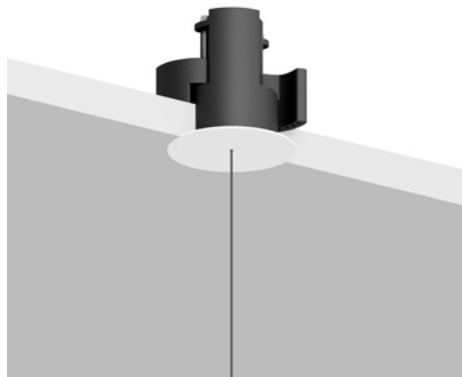

SUSPENSION KITS / KIT DI SOSPENSIONE

Recessed suspension kit / Kit di sospensione da incasso

Suspension kit for 12,5 mm plasterboard
Plasterboard cut-out Ø 44 mm
Minimum space for mounting 70 mm

Kit di sospensione per cartongesso 12,5 mm
Dimensioni taglio cartongesso Ø 44 mm
Spazio minimo per incasso 70 mm

Magnetic fixing
Fissaggio magnetico

Version	Use	Product reference	Finish	Code
Recessed suspension kit.01	For suspension cables	REFLEX S 1	Matt White	1X0000300.01.00
		REFLEX S 2		
Recessed suspension kit.01	For suspension cables	SHANGHAI 1	Matt Black	1X0000400.01.00
		SHANGHAI 2		
		SOTTILE 1		
		SOTTILE 1 DE		
		SOTTILE 2		
		SOTTILE 2 DE		
Recessed suspension kit.02	For electrical cables	MAGIA	Matt White	1X0000300.02.00
			Matt Black	1X0000400.02.00
Recessed suspension kit.03	For suspension cables	MASAI 1	Matt White	1X0000300.03.00
		MASAI 2	Matt Black	1X0000400.03.00
		SPY SPY DE		
Recessed suspension kit.04	For electrical cables	ASINTOTO	Matt White	1X0000300.04.00
		REFLEX S 2	Matt Black	1X0000400.04.00
		SHANGHAI 2		
		SOTTILE 2		
SOTTILE 2 DE				
Recessed suspension kit.05	For electrical cables	LOUIS XIV 2	Matt White	1X0000300.05.00
		SOTTOSOPRA 2	Matt Black	1X0000400.05.00

The sizes are expressed in millimeters.