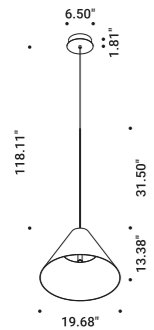

SOTTOSOPRA 1

Ceiling rose model
30W
100-240V - 50/60Hz
2700K - Down 228lm - Up 1827lm /
3000K - Down 245lm - Up 1876lm
CRI Down >90 / Up >80
Driver included
1-10V

Matt White - 2700K - 1-10V
Matt White - 3000K - 1-10V

1A4540303.27.03
1A4540303.30.03