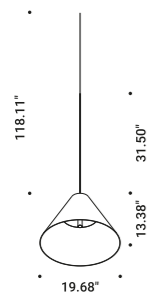

SOTTOSOPRA 2

Remote power supply model
30W
Max 500mA DC
2700K - Down 228lm - Up 1827lm /
3000K - Down 245lm - Up 1876lm
CRI Down >90 / Up >80
Driver not included

Matt White - 2700K
Matt White - 3000K

1A4540303.27.20
1A4540303.30.20

The sizes are expressed in inches.

Compulsory accessories

Electrical power supply

Driver LED				Not included
120-277V	500mA/30W/IP20/TRIAC - 1-10V	SOTTOSOPRA 2	1Z2020050.500	

Optional accessories

Installation kit

Recessed fixing kit for 0.49" plasterboard				Not included
Matt White	For electrical cables - 1 Piece - Plasterboard cut-out Ø 1.73" - Minimum space for mounting 2.76"	SOTTOSOPRA 2	1X0000300.05.00	
Matt Black	For electrical cables - 1 Piece - Plasterboard cut-out Ø 1.73" - Minimum space for mounting 2.76"	SOTTOSOPRA 2	1X0000400.05.00