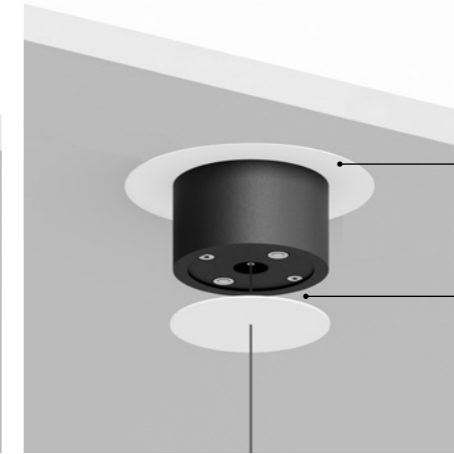

SUSPENSION FIXING KIT

Ceiling fixing kit

Back plate for masonry ceilings

Magnetic fixing

Model	Use	Product reference	Finish	Code
Ceiling fixing kit.01	For suspension cables	REFLEX S 1 SHANGHAI 1	Matt White	1X0010300.01.00
		SHANGHAI 2 SIMBIOSI SOTTILE 2 SOTTILE 2 DE	Matt Black	1X0010400.01.00
Ceiling fixing kit.02	For electrical cables	MAGIA	Matt White	1X0010300.02.00
			Matt Black	1X0010400.02.00
Ceiling fixing kit.03	For suspension cables	FOSBURY MASAI 1	Matt White	1X0010300.03.00
		MASAI 2	Matt Black	1X0010400.03.00
Ceiling fixing kit.04	For electrical cables	ASINTOTO REFLEX S 2	Matt White	1X0010300.04.00
		SOTTILE 2 SOTTILE 2 DE	Matt Black	1X0010400.04.00
Back plate	For masonry ceilings		Matt White	1X0050300.01.00