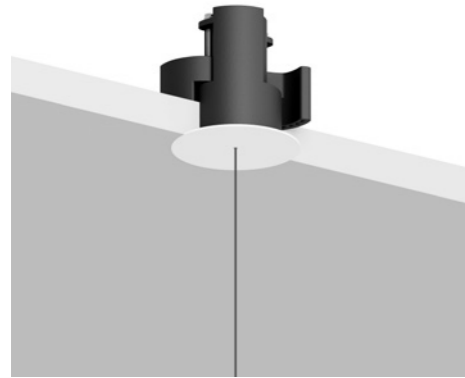

SUSPENSION FIXING KIT

Recessed fixing kit

Fixing kit for 0.49" plasterboard

Magnetic fixing

Model	Use	Product reference	Finish	Code
Recessed fixing kit.01	For suspension cables	REFLEX S 1 SHANGHAI 1	Matt White	1X0000300.01.00
		SHANGHAI 2 SIMBIOSI SOTTILE 2 SOTTILE 2 DE	Matt Black	1X0000400.01.00
Recessed fixing kit.02	For electrical cables	MAGIA	Matt White	1X0000300.02.00
			Matt Black	1X0000400.02.00
Recessed fixing kit.03	For suspension cables	FOSBURY MASAI 1	Matt White	1X0000300.03.00
		MASAI 2	Matt Black	1X0000400.03.00
Recessed fixing kit.04	For electrical cables	ASINTOTO REFLEX S 2	Matt White	1X0000300.04.00
		SOTTILE 2 SOTTILE 2 DE	Matt Black	1X0000400.04.00
Recessed fixing kit.05	For electrical cables	LOUIS XIV 2	Matt White	1X0000300.05.00
		SOTTOSOPRA 2	Matt Black	1X0000400.05.00

62