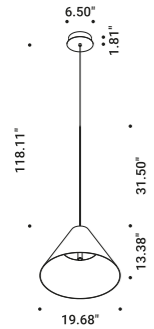

Suspension / Indirect-Direct / Indoor

Material Metal
Finish .03 Matt White

Note Dimmable suspension lamp with dual emission.

SOTTOSOPRA 1

Ceiling rose model
 30W
 100-240V - 50/60Hz
 2700K - Down 228lm - Up 1827lm /
 3000K - Down 245lm - Up 1876lm
 CRI Down >90 / Up >80
 Driver included
 TRIAC/IGBT