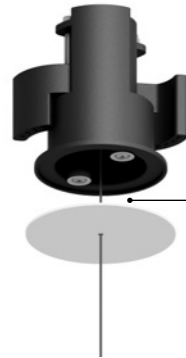

Suspension / Indirect-Direct / Indoor

Material Metal
Finish .03 Matt White

Note Dimmable suspension lamp with dual emission.

SOTTOSOPRA 1

Ceiling rose model
 30W
 100-240V - 50/60Hz
 2700K - Down 228lm - Up 1827lm /
 3000K - Down 245lm - Up 1876lm
 CRI Down >90 / Up >80
 Driver included
 TRIAC/IGBT

Optional accessories

Installation kit

Recessed fixing kit for 0.49" plasterboard				Not included
Matt White	For electrical cables - 1 Piece - Plasterboard cut-out Ø 1.73" - Minimum space for mounting 2.76"	SOTTOSOPRA 2	1X0000300.05.00	
Matt Black	For electrical cables - 1 Piece - Plasterboard cut-out Ø 1.73" - Minimum space for mounting 2.76"	SOTTOSOPRA 2	1X0000400.05.00	

SUSPENSION FIXING KIT

Recessed fixing kit

Fixing kit for 0.49" plasterboard

Magnetic fixing

Model	Use	Product reference	Finish	Code
Recessed fixing kit.01	For suspension cables	REFLEX S 1 SHANGHAI 1	Matt White	1X0000300.01.00
		SHANGHAI 2 SIMBIOSI SOTTILE 2 SOTTILE 2 DE	Matt Black	1X0000400.01.00
Recessed fixing kit.02	For electrical cables	MAGIA	Matt White	1X0000300.02.00
			Matt Black	1X0000400.02.00
Recessed fixing kit.03	For suspension cables	FOSBURY MASAI 1	Matt White	1X0000300.03.00
		MASAI 2	Matt Black	1X0000400.03.00
Recessed fixing kit.04	For electrical cables	ASINTOTO REFLEX S 2	Matt White	1X0000300.04.00
		SOTTILE 2 SOTTILE 2 DE	Matt Black	1X0000400.04.00
Recessed fixing kit.05	For electrical cables	LOUIS XIV 2	Matt White	1X0000300.05.00
		SOTTOSOPRA 2	Matt Black	1X0000400.05.00