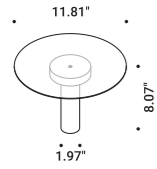

VIS À VIS

Michele Groppi / 2023

Table / Direct / Wireless

Material Metal - Methacrylate
Finish .00 Standard

Note Magnetic fixing head luminaire - Transparent stem - Removable transparent disc with reflective effect - Battery life 9 hours - Indoor only - Dry environment.