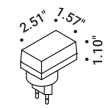

Optional accessories

Electrical power supply