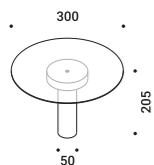

VIS À VIS

Michele Groppi / 2023

Table / Direct / Wireless

Material Metal - Methacrylate

Finish .00 Standard

Note Magnetic fixing head luminaire - Transparent stem - Removable transparent disc with reflective effect - Battery life 9 hours - Indoor only - Dry environment.

Apparecchio con testa a fissaggio magnetico - Stelo trasparente - Disco trasparente removibile con effetto rifrangente - Autonomia batteria 9 ore - Lampada solo per interni - Ambiente asciutto.

VIS A VIS

2W

2700K - 110lm / 3000K - 113lm

CRI >90

ON/OFF

USB cable included -

Power supply not included

CE IP20

Standard - 2700K - ON/OFF

1A4530000.27.00

Standard - 3000K - ON/OFF

1A4530000.30.00

Optional accessories / Accessori opzionali

Electrical power supply / Alimentazione elettrica

Power supply / Alimentatore

Not included

Matt Black

Input 110-240V - 50/60Hz -
Output 5V DC - 2A - 10W - IP20

1Z0000088

USB to USB-C cable / Cavo da USB a USB-C

Included

Matt Black

Lenght 1m

1Z0000132

The sizes are expressed in millimeters.