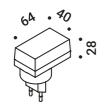

Optional accessories / Accessori opzionali

Electrical power supply / Alimentazione elettrica

Power supply / Alimentatore

Not included

Matt Black

Input 110-240V - 50/60Hz -
Output 5V DC - 2A - 10W - IP20

1Z0000088