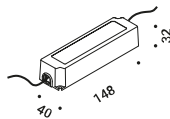

Concrete box / Cassaforma per cemento armato	Not included
	1A4460000.00.00

Plasterboard frame 12,5 mm / Cornice per cartongesso 12,5 mm	Not included	
Matt White	Cut-out 100 x 100 mm - Minimum space for mounting 120 mm	1A4470000.00.00

Electrical power supply / Alimentazione elettrica

Driver LED	Not included	
110-240V	24V/25W/IP67/ON/OFF	1Z1120620

The sizes are expressed in millimeters.

Maurici Ginés / 2023

NUIT

Optional accessories / Accessori opzionali

Installation kit / Kit installazione

Adapter plasterboard frame 25 mm / Adattatore cornice per cartongesso 25 mm	Not included
Standard	1A5030000.00.00