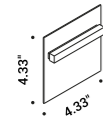

# NUIT

Maurici Ginés / 2023

Outdoor-Recessed / Diffuse / Indoor-Outdoor

<b>Material</b>	Metal		
<b>Finish</b>	<b>.03</b> Matt White	<b>.27</b> Gravity Black	<b>.38</b> Blasted Inox

**Note** Outdoor recessed luminaire. Minimum space for recessed installation: 2.16".