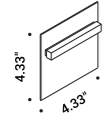

Material Metal
 Finish **.03** Matt White **.27** Gravity Black **.38** Blasted Inox

Note Semi-recessed luminaire - For installation: minimum space for mounting 2.16".

NUIT	Matt White - 2700K	1A1320303.27.20
1W	Matt White - 3000K	1A1320303.30.20
24V DC	Gravity Black - 2700K	1A1322703.27.20
2700K - 45lm / 3000K - 50lm	Gravity Black - 3000K	1A1322703.30.20
CRI 90	Blasted Inox - 2700K	1A1323803.27.20
Driver not included	Blasted Inox - 3000K	1A1323803.30.20