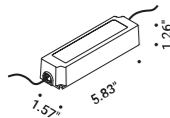

Concrete box	Not included
	1A4460000.00.00

Plasterboard frame 0.49"	Not included	
Matt White	Cut-out 3.93" x 3.93" - Minimum space for mounting 4.72"	1A4470300.00.00

Electrical power supply

Driver LED	Not included	
110-240V	24V/25W/IP67/ON/OFF	1Z1120620

Optional accessories

Installation kit

Adapter plasterboard frame 0.98"	Not included	
Standard		1A5030000.00.00

The sizes are expressed in inches.