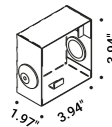

Material Metal
 Finish **.03** Matt White **.27** Gravity Black **.38** Blasted Inox

Note Semi-recessed luminaire - For installation: minimum space for mounting 2.16".

NUIT	Matt White - 2700K	1A1320303.27.20
1W	Matt White - 3000K	1A1320303.30.20
24V DC	Gravity Black - 2700K	1A1322703.27.20
2700K - 45lm / 3000K - 50lm	Gravity Black - 3000K	1A1322703.30.20
CRI 90	Blasted Inox - 2700K	1A1323803.27.20
Driver not included	Blasted Inox - 3000K	1A1323803.30.20

Compulsory accessories

Installation kit

Concrete box	Not included
	1A4460000.00.00

Plasterboard frame 0.49"	Not included	
Matt White	Cut-out 3.93" x 3.93" - Minimum space for mounting 4.72"	1A4470300.00.00