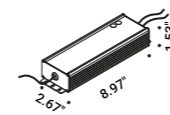

Systems / Indirect / Indoor

Material Metal  
 Finish .00 Standard

Note

**UTOPIA 6**  
 Length 236.22"  
 Max 79W  
 24V DC  
 2700K - 6079lm / 3000K - 6322lm  
 CRI >90  
 Driver not included

Standard - 2700K  
 Standard - 3000K

The sizes are expressed in inches.

**Compulsory accessories**

Electrical power supply

<b>Driver LED</b>				Not included
120-277V	24V/60W/IP20/TRIAC - 1-10V	UTOPIA 6	1Z2020040	

<b>Driver LED</b>				Not included
120-277V	24V/96W/IP20/TRIAC - 1-10V	UTOPIA 12	1Z2020060	

<b>Driver LED</b>				Not included
100-240V	24V/96W/IP67/1-10V	UTOPIA 6	1Z1120540	

<b>Driver LED</b>				Not included
100-240V	24V/150W/IP67/1-10V	UTOPIA 12	1Z1120500	

<b>Controller</b>				Not included
Matt Black	DALI - PUSH - 0/1-10V - IP20	UTOPIA 6 / UTOPIA 12	1Z2170020	