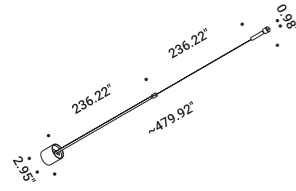

Systems / Indirect / Indoor

Material Metal  
 Finish .00 Standard

Note

**UTOPIA 6**  
 Length 236.22"  
 Max 79W  
 24V DC  
 2700K - 6079lm / 3000K - 6322lm  
 CRI >90  
 Driver not included

Standard - 2700K  
 Standard - 3000K

1A4250003.27.20  
 1A4250003.30.20

**UTOPIA 12**  
 Length 472.44"  
 Max 125W  
 24V DC  
 2700K - 10133lm / 3000K - 10538lm  
 CRI >90  
 Driver not included

Standard - 2700K  
 Standard - 3000K

1A4600003.27.20  
 1A4600003.30.20

The sizes are expressed in inches.

**Compulsory accessories**

Electrical power supply

<b>Driver LED</b>				Not included
120-277V	24V/60W/IP20/TRIAC - 1-10V	UTOPIA 6	1Z2020040	

<b>Driver LED</b>				Not included
120-277V	24V/96W/IP20/TRIAC - 1-10V	UTOPIA 12	1Z2020060	