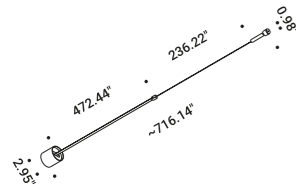

Systems / Indirect / Indoor

Material Metal  
 Finish .00 Standard

Note

**UTOPIA 6**  
 Length 236.22"  
 Max 79W  
 24V DC  
 2700K - 6079lm / 3000K - 6322lm  
 CRI >90  
 Driver not included

Standard - 2700K  
 Standard - 3000K

1A4250003.27.20  
 1A4250003.30.20

**UTOPIA 12**  
 Length 472.44"  
 Max 125W  
 24V DC  
 2700K - 10133lm / 3000K - 10538lm  
 CRI >90  
 Driver not included

Standard - 2700K  
 Standard - 3000K

1A4600003.27.20  
 1A4600003.30.20

The sizes are expressed in inches.

**Compulsory accessories**

Electrical power supply

<b>Driver LED</b>				Not included
120-277V	24V/60W/IP20/TRIAC - 1-10V	UTOPIA 6	1Z2020040	

<b>Driver LED</b>				Not included
120-277V	24V/96W/IP20/TRIAC - 1-10V	UTOPIA 12	1Z2020060	