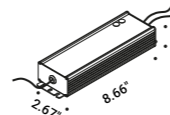

Systems / Indirect / Indoor

Material Metal  
 Finish .00 Standard

Note

**UTOPIA 6**  
 Length 236.22"  
 Max 79W  
 24V DC  
 2700K - 6079lm / 3000K - 6322lm  
 CRI >90  
 Driver not included

Standard - 2700K  
 Standard - 3000K

1A4250003.27.20  
 1A4250003.30.20

**UTOPIA 12**  
 Length 472.44"  
 Max 125W  
 24V DC  
 2700K - 10133lm / 3000K - 10538lm  
 CRI >90  
 Driver not included

Standard - 2700K  
 Standard - 3000K

1A4600003.27.20  
 1A4600003.30.20

The sizes are expressed in inches.

**Compulsory accessories**

Electrical power supply

<b>Driver LED</b>				Not included
120-277V	24V/60W/IP20/TRIAC - 1-10V	UTOPIA 6	1Z2020040	

<b>Driver LED</b>				Not included
120-277V	24V/96W/IP20/TRIAC - 1-10V	UTOPIA 12	1Z2020060	

<b>Driver LED</b>				Not included
100-240V	24V/96W/IP67/1-10V	UTOPIA 6	1Z1120540	

<b>Driver LED</b>				Not included
100-240V	24V/150W/IP67/1-10V	UTOPIA 12	1Z1120500	

<b>Controller</b>				Not included
Matt Black	DALI - PUSH - 0/1-10V - IP20	UTOPIA 6 / UTOPIA 12	1Z2170020	