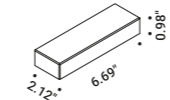

Controller				Not included
Matt Black	DALI - PUSH - 0/1-10V - IP20	UTOPIA 6 / UTOPIA 12	1Z2170020	

Optional accessories

Installation kit

Accessory 1				Not included
Polished Chrome			1A4480100.00.00