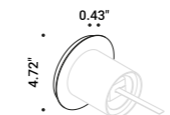

Systems / Indirect / Indoor

Material Metal  
 Finish .00 Standard

Note

**UTOPIA 6**  
 Length 236.22"  
 Max 79W  
 24V DC  
 2700K - 6079lm / 3000K - 6322lm  
 CRI >90  
 Driver not included

Standard - 2700K  
 Standard - 3000K

**Optional accessories**

Installation kit

<b>Accessory 1</b>				Not included
Polished Chrome			1A4480100.00.00	

<b>Accessory 2</b>				Not included
Polished Chrome			1A4490100.00.00	

<b>Wall back plate</b>				Not included
Matt Black			1X0090400.02.00	