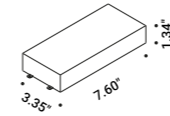

Systems / Indirect / Indoor

Material Metal  
 Finish .00 Standard

Note

**UTOPIA 6**  
 Length 236.22"  
 Max 79W  
 24V DC  
 2700K - 6079lm / 3000K - 6322lm  
 CRI >90  
 Driver not included

Standard - 2700K  
 Standard - 3000K

1A4250003.27.20  
 1A4250003.30.20

**UTOPIA 12**  
 Length 472.44"  
 Max 125W  
 24V DC  
 2700K - 10133lm / 3000K - 10538lm  
 CRI >90  
 Driver not included

Standard - 2700K  
 Standard - 3000K

1A4600003.27.20  
 1A4600003.30.20

The sizes are expressed in inches.

**Compulsory accessories**

Electrical power supply

<b>Driver LED</b>				Not included
120-277V	24V/60W/IP20/TRIAC - 1-10V	UTOPIA 6	1Z2020040	

<b>Driver LED</b>				Not included
120-277V	24V/96W/IP20/TRIAC - 1-10V	UTOPIA 12	1Z2020060	