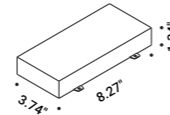

Systems / Indirect / Indoor

Material Metal  
 Finish .00 Standard

Note

**UTOPIA 6**  
 Length 236.22"  
 Max 79W  
 24V DC  
 2700K - 6079lm / 3000K - 6322lm  
 CRI >90  
 Driver not included

Standard - 2700K  
 Standard - 3000K

1A4250003.27.20  
 1A4250003.30.20

**UTOPIA 12**  
 Length 472.44"  
 Max 125W  
 24V DC  
 2700K - 10133lm / 3000K - 10538lm  
 CRI >90  
 Driver not included

Standard - 2700K  
 Standard - 3000K

1A4600003.27.20  
 1A4600003.30.20

The sizes are expressed in inches.

**Compulsory accessories**

Electrical power supply

<b>Driver LED</b>				Not included
120-277V	24V/60W/IP20/TRIAC - 1-10V	UTOPIA 6	1Z2020040	

<b>Driver LED</b>				Not included
120-277V	24V/96W/IP20/TRIAC - 1-10V	UTOPIA 12	1Z2020060	