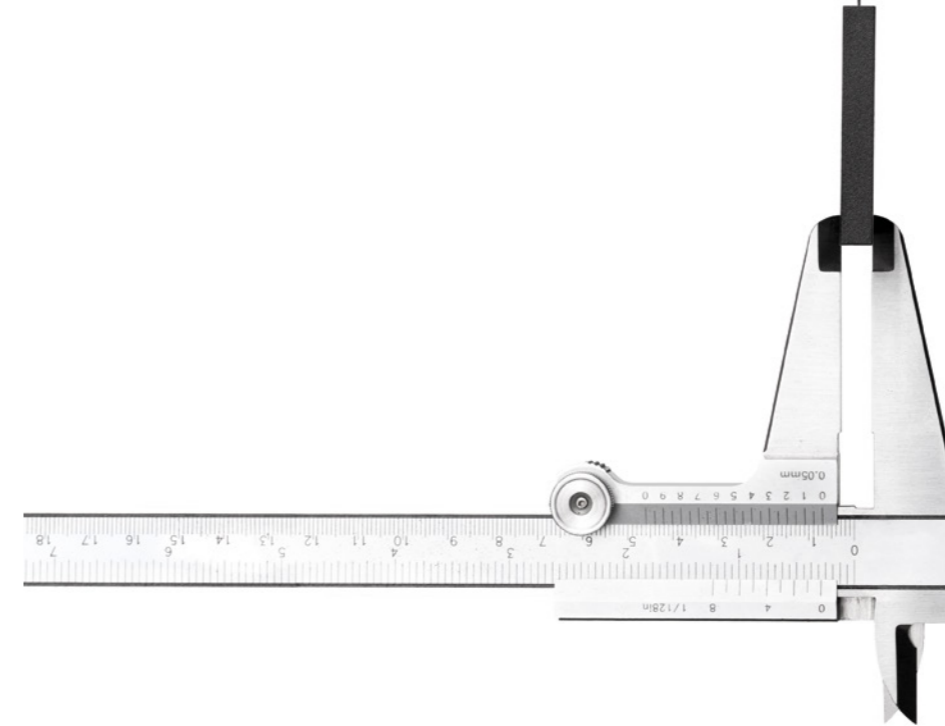

Optional accessories / Accessori opzionali

Suspension kits / Kit di sospensione

Recessed suspension kit for 12,5 mm plasterboard / Kit di sospensione da incasso per cartongesso 12,5 mm				Not included
Matt White	For suspension cables - 1 Piece Plasterboard cut-out Ø 44 mm Minimum space for mounting 70 mm		1X0000300.01.00	
Matt Black	For suspension cables - 1 Piece Plasterboard cut-out Ø 44 mm Minimum space for mounting 70 mm		1X0000400.01.00	
Matt White	For electrical cables - 1 Piece Plasterboard cut-out Ø 44 mm Minimum space for mounting 70 mm	SOTTILE 2 / SOTTILE 2 DE	1X0000300.04.00	
Matt Black	For electrical cables - 1 Piece Plasterboard cut-out Ø 44 mm Minimum space for mounting 70 mm	SOTTILE 2 / SOTTILE 2 DE	1X0000400.04.00	

Ceiling suspension kit / Kit di sospensione da soffitto				Not included
Matt White	For suspension cables - 1 Piece		1X0010300.01.00	
Matt Black	For suspension cables - 1 Piece		1X0010400.01.00	
Matt White	For electrical cables - 1 Piece	SOTTILE 2 / SOTTILE 2 DE	1X0010300.04.00	
Matt Black	For electrical cables - 1 Piece	SOTTILE 2 / SOTTILE 2 DE	1X0010400.04.00	

Wall adapter plate / Piastra di adattamento da parete				Not included
Matt White	For mounting on brick masonry walls		1X0050300.01.00