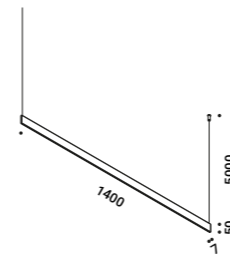

SOTTILE 2

Remote driver version
19W
24V DC
2700K - 1692lm / 3000K - 1855lm
CRI >90
Driver not included

CE IP20 E

Matt White - 2700K	1A4230300.27.20
Matt White - 3000K	1A4230300.30.20
Matt Black - 2700K	1A4230400.27.20
Matt Black - 3000K	1A4230400.30.20
Brushed Bronze - 2700K	1A4232900.27.20
Brushed Bronze - 3000K	1A4232900.30.20
Brushed Black - 2700K	1A4233600.27.20
Brushed Black - 3000K	1A4233600.30.20