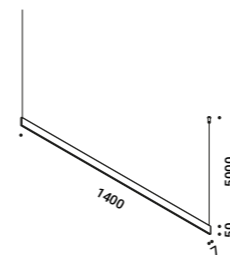

SOTTILE 2 DE

Remote driver version - Dual emission
2x19W
24V DC
2700K - Up 1692lm - Down 1692lm /
3000K - Up 1855lm - Down 1855lm
CRI >90
Driver not included

CE IP20 E

Matt White - 2700K	1A4640300.27.20
Matt White - 3000K	1A4640300.30.20
Matt Black - 2700K	1A4640400.27.20
Matt Black - 3000K	1A4640400.30.20
Brushed Bronze - 2700K	1A4642900.27.20
Brushed Bronze - 3000K	1A4642900.30.20
Brushed Black - 2700K	1A4643600.27.20
Brushed Black - 3000K	1A4643600.30.20

Compulsory accessories / Accessori obbligatori

Drivers / Alimentatori

Driver / Alimentatore			Not included
100-240V	24V/50W/IP20/ON/OFF	SOTTILE 2 / SOTTILE 2 DE	1Z1120490

Controller			Not included
	DALI - PUSH - 0/1-10V - TRIAC - IP20	SOTTILE 2 / SOTTILE 2 DE	1Z2170010