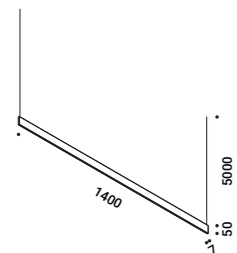

SOTTILE 2

Remote power supply model
19W
24V DC
2700K - 1692lm / 3000K - 1855lm
CRI >90

Driver not included

CE IP20

Brushed Champagne - 2700K	1A4232900.27.20
Brushed Champagne - 3000K	1A4232900.30.20
Brushed Black Chrome - 2700K	1A4233600.27.20
Brushed Black Chrome - 3000K	1A4233600.30.20

The sizes are expressed in millimeters.