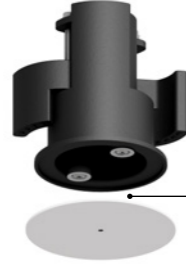

SUSPENSION FIXING KIT / KIT DI FISSAGGIO PER SOSPENSIONE

Recessed fixing kit / Kit fissaggio ad incasso

Fixing kit for 12.5 mm plasterboard
Kit fissaggio per cartongesso 12,5 mm

Magnetic fixing
Fissaggio magnetico