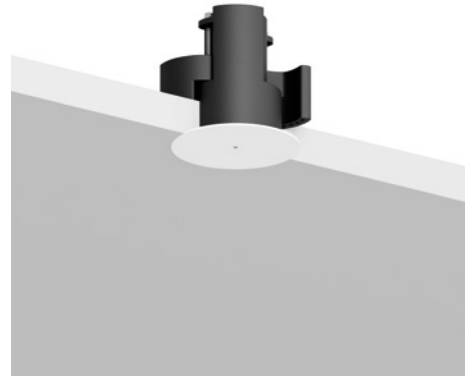

SUSPENSION FIXING KIT / KIT DI FISSAGGIO PER SOSPENSIONE

Recessed fixing kit / Kit fissaggio ad incasso

Fixing kit for 12.5 mm plasterboard
Kit fissaggio per cartongesso 12,5 mm

Magnetic fixing
Fissaggio magnetico