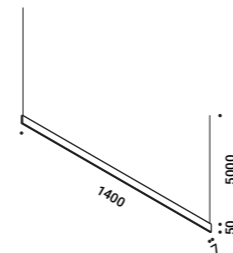

The sizes are expressed in millimeters.

**SOTTILE 2 DE**

Remote power supply model -  
 Double output  
 38W  
 24V DC  
 2700K - Up 1692lm - Down 1692lm /  
 3000K - Up 1855lm - Down 1855lm

CRI >90  
 Driver not included