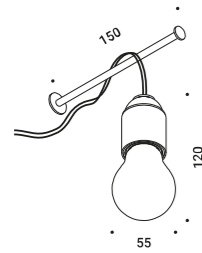

HAZARD

Davide Groppi / 2023

Wall / Direct / Outdoor

Material Metal - Thermoplastic resin
Finish .00 Standard

Note Outdoor wall luminaire. One red and one black cable (1,5 m).

Apparecchio illuminante da esterno da parete. Un cavo rosso e un cavo nero (1,5 m).

Not included

110-240V

36V/36W/IP67/ON/OFF

1Z1120590

The sizes are expressed in millimeters.