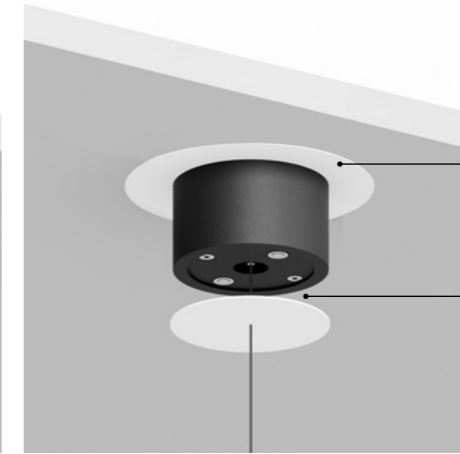

ASINTOTO

Daide Groppi / 2023

Abstraction, purity, graphic sign.
The projected reduction of Infinito.
The disc appears enigmatic, the symbolic presence of the absence of light.

Ceiling / Indirect / Indoor

Ceiling fixing kit		Not included
Matt White	For electrical cables - 1 Piece	1X0010300.04.00
Matt Black	For electrical cables - 1 Piece	1X0010400.04.00

Wall back plate		Not included
Matt White	For mounting on brick masonry walls	1X0050300.01.00

Other accessories

Magnetic weight		Not included
	For sloped installation	1A4710000.00.00

SUSPENSION FIXING KIT

Recessed fixing kit

Fixing kit for 0.49" plasterboard

Magnetic fixing

Back plate for masonry ceilings