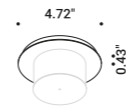

Wall back plate		Not included
Matt White	For mounting on brick masonry walls	1X0050300.01.00

Other accessories

Magnetic weight		Not included
	For sloped installation	1A4710000.00.00