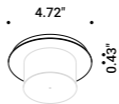

The sizes are expressed in inches.

Optional accessories

Installation kits

Circular plasterboard panel 0.49"		Not included
Standard	Cut-out 15.75" x 15.75" Minimum space for mounting Ø 4.53"	1A4520000.00.00

2.44"

SUSPENSION KITS

Ceiling suspension kit

Back plate

Magnetic fixing

Version	Use	Product reference	Finish	Code
Ceiling suspension kit.01	For suspension cables	REFLEX S 1 REFLEX S 2 SHANGHAI 1 SHANGHAI 2 SOTTILE 1 SOTTILE 1 DE SOTTILE 2 SOTTILE 2 DE	Matt White	1X0010300.01.00
			Matt Black	1X0010400.01.00
Ceiling suspension kit.02	For electrical cables	MAGIA	Matt White	1X0010300.02.00
			Matt Black	1X0010400.02.00
Ceiling suspension kit.03	For suspension cables	MASAI 1 MASAI 2	Matt White	1X0010300.03.00
			Matt Black	1X0010400.03.00
Ceiling suspension kit.04	For electrical cables	ASINTOTO REFLEX S 2 SHANGHAI 2 SOTTILE 2 SOTTILE 2 DE	Matt White	1X0010300.04.00
			Matt Black	1X0010400.04.00
Back plate			Matt White	1X0050300.01.00

3.03"

4.72"

0.43"