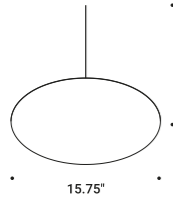

Ceiling / Indirect / Indoor

Material Metal - Methacrylate
Finish .27 Gravity Black

Note Luminaire with black cable (39.37").

ASINTOTO

18W
Max 500mA DC
2700K - 1435lm / 3000K - 1478lm
CRI >80
Driver not included

Gravity Black - 2700K
Gravity Black - 3000K

1A4072703.27.20
1A4072703.30.20

The sizes are expressed in inches.

Compulsory accessories

Electrical power supply

Driver LED		Not included
220-240V(100-127V)	500mA/26,5W(26,5W)/IP20/DALI - PUSH - 1-10V	1Z0240530.500