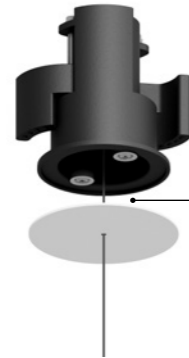

Ceiling fixing kit		Not included
Matt White	For electrical cables - 1 Piece	1X0010300.04.00
Matt Black	For electrical cables - 1 Piece	1X0010400.04.00

Wall back plate		Not included
Matt White	For mounting on brick masonry walls	1X0050300.01.00

Other accessories

Magnetic weight		Not included
	For sloped installation	1A4710000.00.00

SUSPENSION FIXING KIT

Recessed fixing kit

Fixing kit for 0.49" plasterboard

Magnetic fixing

Back plate for masonry ceilings

Magnetic fixing

SUSPENSION FIXING KIT

Ceiling fixing kit

Model	Use	Product reference	Finish	Code
Recessed fixing kit.01	For suspension cables	REFLEX S 1	Matt White	1X0000300.01.00
		SHANGHAI 1		
		SHANGHAI 2	Matt Black	
		SIMBIOSI		
		SOTTILE 2		
Recessed fixing kit.02	For electrical cables	MAGIA	Matt White	1X0000300.02.00
			Matt Black	1X0000400.02.00
Recessed fixing kit.03	For suspension cables	FOSBURY	Matt White	1X0000300.03.00
		MASAI 1 MASAI 2	Matt Black	1X0000400.03.00
Recessed fixing kit.04	For electrical cables	ASINTOTO	Matt White	1X0000300.04.00
		REFLEX S 2	Matt Black	1X0000400.04.00
		SOTTILE 2 SOTTILE 2 DE		
Recessed fixing kit.05	For electrical cables	LOUIS XIV 2	Matt White	1X0000300.05.00
		SOTTOSOPRA 2	Matt Black	1X0000400.05.00