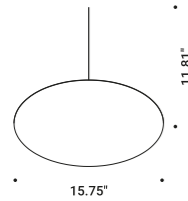

Ceiling / Indirect / Indoor

Material Metal - Methacrylate
Finish .27 Gravity Black

Note Ceiling luminaire. Disc with gravity black finish. Magnetic weight available for disc tilting. Black cable.

ASINTOTO

18W
Max 500mA DC
2700K - 1435lm / 3000K - 1478lm
CRI >90
Driver not included

Gravity Black - 2700K
Gravity Black - 3000K

1A4072703.27.20
1A4072703.30.20

Compulsory accessories

Drivers

Driver			Not included
220-240V(100-127V)	500mA/26,5W(26,5W)/IP20/DALI - PUSH	1Z0240530.500	
	- 1-10V		

The sizes are expressed in inches.