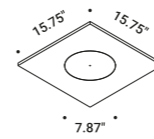

The sizes are expressed in inches.

Optional accessories

Installation kits

Circular plasterboard panel 0.49"		Not included
Standard	Cut-out 15.75" x 15.75" Minimum space for mounting Ø 4.53"	1A4520000.00.00