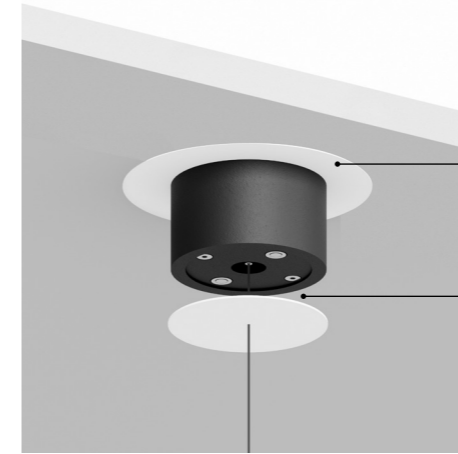

ASINTOTO

Daide Groppi / 2023

Abstraction, purity, graphic sign.
The projected reduction of Infinito.
The disc appears enigmatic, the symbolic presence of the absence of light.

Ceiling / Indirect / Indoor

Material Metal - Methacrylate
Finish .27 Gravity Black

Note Ceiling luminaire. Disc with gravity black finish. Magnetic weight available for disc tilting. Black cable.

ASINTOTO

18W
 Max 500mA DC
 2700K - 1435lm / 3000K - 1478lm
 CRI >90
 Driver not included

2.44"

SUSPENSION KITS

Ceiling suspension kit

Back plate

Magnetic fixing

Version	Use	Product reference	Finish	Code
Ceiling suspension kit.01	For suspension cables	REFLEX S 1 REFLEX S 2 SHANGHAI 1 SHANGHAI 2 SOTTILE 1 SOTTILE 1 DE SOTTILE 2 SOTTILE 2 DE	Matt White	1X0010300.01.00
			Matt Black	1X0010400.01.00
Ceiling suspension kit.02	For electrical cables	MAGIA	Matt White	1X0010300.02.00
			Matt Black	1X0010400.02.00
Ceiling suspension kit.03	For suspension cables	MASAI 1 MASAI 2	Matt White	1X0010300.03.00
			Matt Black	1X0010400.03.00
Ceiling suspension kit.04	For electrical cables	ASINTOTO REFLEX S 2 SHANGHAI 2 SOTTILE 2 SOTTILE 2 DE	Matt White	1X0010300.04.00
			Matt Black	1X0010400.04.00
Back plate			Matt White	1X0050300.01.00