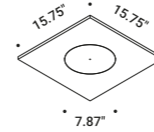

Optional accessories

Installation kit

Circular plasterboard panel 0.49"		Not included
Standard	Cut-out 15.75" x 15.75" - Minimum space for mounting Ø 4.53"	1A4520000.00.00

Installation kit

Recessed fixing kit for 0.49" plasterboard		Not included
Matt White	For electrical cables - 1 Piece - Plasterboard cut-out Ø 1.73" - Minimum space for mounting 2.76"	1X0000300.04.00
Matt Black	For electrical cables - 1 Piece - Plasterboard cut-out Ø 1.73" - Minimum space for mounting 2.76"	1X0000400.04.00