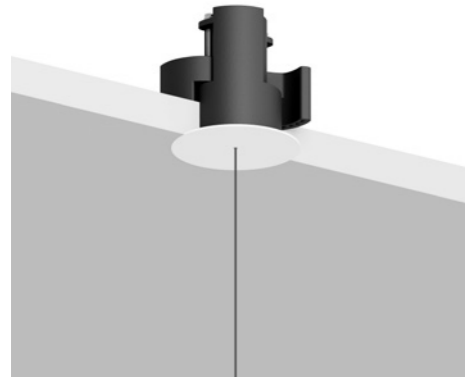

Other accessories

Magnetic weight		Not included
	For sloped installation	1A4710000.00.00

SUSPENSION FIXING KIT

Recessed fixing kit

Fixing kit for 0.49" plasterboard

Magnetic fixing

Back plate for masonry ceilings