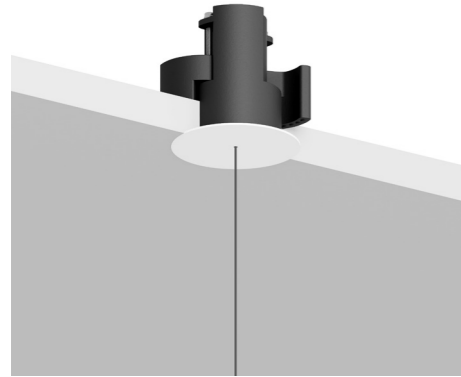

Ceiling suspension kit		Not included
Matt White	For electrical cables - 1 Piece	1X0010300.04.00
Matt Black	For electrical cables - 1 Piece	1X0010400.04.00

Wall adapter plate		Not included
Matt White	For mounting on brick masonry walls	1X0050300.01.00

Other accessories

Magnetic weight		Not included
Matt Black	For sloped installation	1A4710400.00.00

SUSPENSION KITS

Recessed suspension kit

Suspension kit for 0.49" plasterboard
Plasterboard cut-out Ø 1.73"
Minimum space for mounting 2.76"