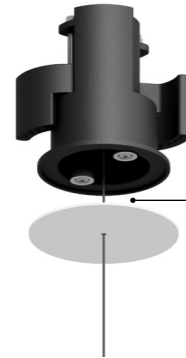

Material Metal - Methacrylate
Finish .27 Gravity Black

Note Ceiling luminaire. Disc with gravity black finish. Magnetic weight available for disc tilting. Black cable.

ASINTOTO

18W
 Max 500mA DC
 2700K - 1435lm / 3000K - 1478lm
 CRI >90
 Driver not included

Suspension kits

Recessed suspension kit for 0.49" plasterboard		Not included
Matt White	For electrical cables - 1 Piece Plasterboard cut-out Ø 1.73" Minimum space for mounting 2.76"	1X0000300.04.00
Matt Black	For electrical cables - 1 Piece Plasterboard cut-out Ø 1.73" Minimum space for mounting 2.76"	1X0000400.04.00

Ceiling suspension kit		Not included
Matt White	For electrical cables - 1 Piece	1X0010300.04.00
Matt Black	For electrical cables - 1 Piece	1X0010400.04.00

Wall adapter plate		Not included
Matt White	For mounting on brick masonry walls	1X0050300.01.00

Other accessories

Magnetic weight		Not included
Matt Black	For sloped installation	1A4710400.00.00

SUSPENSION KITS

Recessed suspension kit

Suspension kit for 0.49" plasterboard
Plasterboard cut-out Ø 1.73"
Minimum space for mounting 2.76"