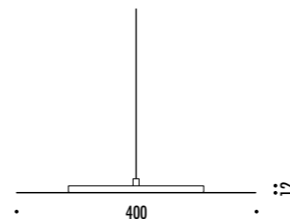

The sizes are expressed in millimeters.

DESIGN DAVIDE GROPPI - 2023
CEILING LAMP - METHACRYLATE - METAL

ASINTOTO

IP20

1A4072708.27.20	GRAVITY BLACK - 2700K	MAX 500 mA DC - 18 W LED 2700K - 2610 lm - CRI>80 / 3000K - 2680 lm - CRI>80 BLACK CABLE 1 m - OPTIONAL INSTALLATION KITS NOT INCLUDED DRIVER NOT INCLUDED
1A4072708.30.20	GRAVITY BLACK - 3000K	