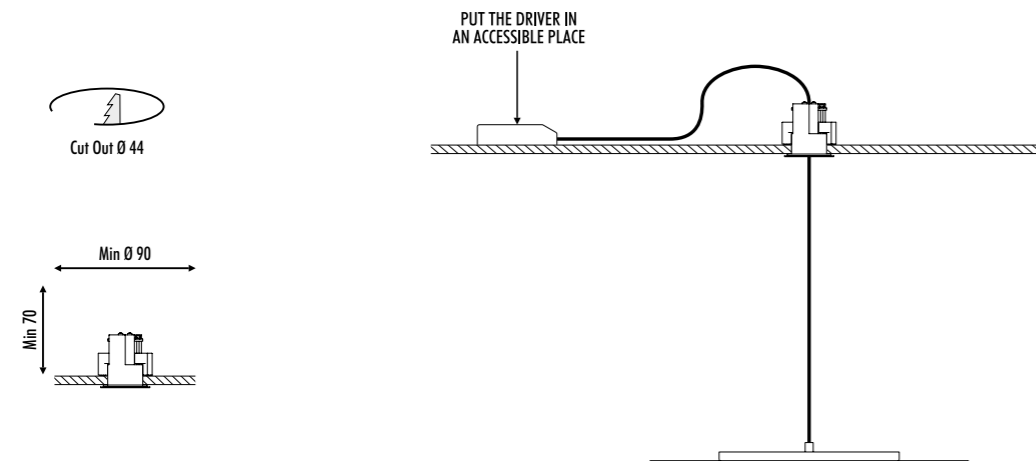

OPTIONAL INSTALLATION KITS

1A452000.00.00	STANDARD Ø 200 mm	CIRCULAR PLASTERBOARD PANEL 12,5 mm PLASTERBOARD CUT-OUT 400 x 400 mm MINIMUM SPACE FOR MOUNTING 115 mm	

1X0000300.04.00	MATT WHITE	RECESSED FIXING KIT PANEL 12,5 mm PLASTERBOARD CUT-OUT Ø 44 mm MINIMUM SPACE FOR MOUNTING 70 mm	
1X0000400.04.00	MATT BLACK		

1X0010300.04.00	MATT WHITE	CEILING FIXING KIT	
1X0010400.04.00	MATT BLACK		

1X0050300.01.00	MATT WHITE	WALL BACK PLATE FOR MOUNTING ON BRICK MASONRY WALLS	

OPTIONAL ACCESSORIES

1A4710000.00.00	STANDARD	MAGNETIC WEIGHT FOR SLOPED INSTALLATION