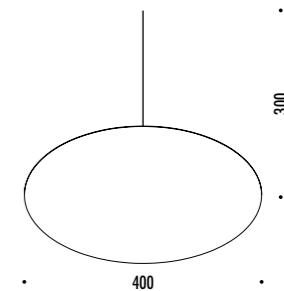

The sizes are expressed in millimeters.

DESIGN DAVIDE GROPPI - 2023
CEILING LAMP - METHACRYLATE - METAL

ASINTOTO

IP20

1A4072708.27.20	GRAVITY BLACK - 2700K	MAX 500 mA DC - 18 W LED 2700K - 2610 lm - CRI>80 / 3000K - 2680 lm - CRI>80 BLACK CABLE 1 m - OPTIONAL INSTALLATION KITS NOT INCLUDED DRIVER NOT INCLUDED
1A4072708.30.20	GRAVITY BLACK - 3000K	