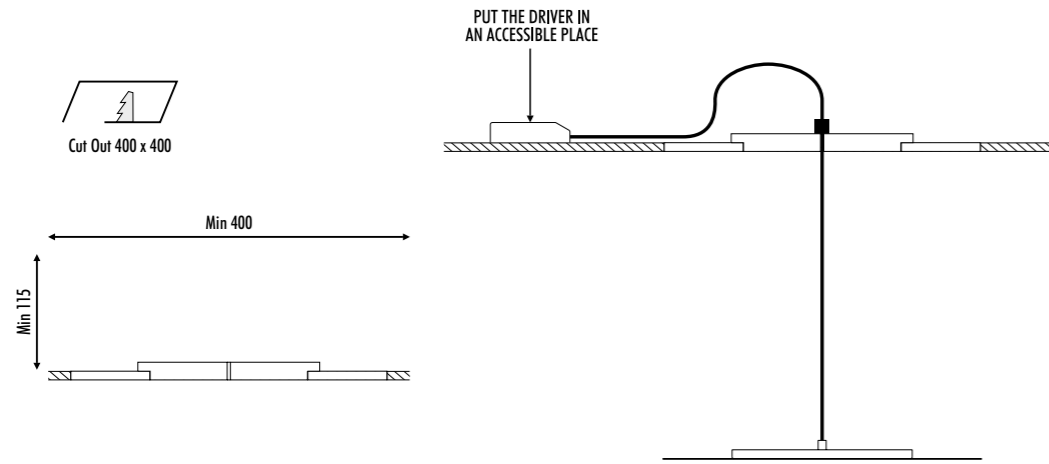

1X0000300.04.00 / 1X0000400.04.00 - RECESSED FIXING KIT INSTALLATION