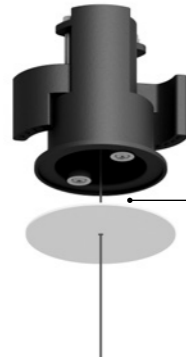

SUSPENSION KITS / KIT DI SOSPENSIONE

Recessed suspension kit / Kit di sospensione da incasso

Suspension kit for 12,5 mm plasterboard
Plasterboard cut-out Ø 44 mm
Minimum space for mounting 70 mm

Kit di sospensione per cartongesso 12,5 mm
Dimensioni taglio cartongesso Ø 44 mm
Spazio minimo per incasso 70 mm

Magnetic fixing
Fissaggio magnetico

Version	Use	Product reference	Finish	Code
Recessed suspension kit 01	For suspension cables	SHANGHAI 1	Matt White	1X0000300.01.00
		SHANGHAI 2 SOTTILE 1 SOTTILE 1 DE SOTTILE 2 SOTTILE 2 DE	Matt Black	1X0000400.01.00
Recessed suspension kit 02	For electrical cables	MAGIA	Matt White	1X0000300.02.00
			Matt Black	1X0000400.02.00
Recessed suspension kit 03	For suspension cables	MASAI 1	Matt White	1X0000300.03.00
		MASAI 2 REFLEX S 1 REFLEX S 2 SPY	Matt Black	1X0000400.03.00
Recessed suspension kit 04	For electrical cables	ASINTOTO	Matt White	1X0000300.04.00
		REFLEX S 2 SHANGHAI 2 SOTTILE 2 SOTTILE 2 DE	Matt Black	1X0000400.04.00
Recessed suspension kit 05	For electrical cables	LOUIS XIV 2	Matt White	1X0000300.05.00
		SOTTOSOPRA 2	Matt Black	1X0000400.05.00
Recessed suspension kit 06	For electrical cables	CATHODE 2	Matt White	1X0000300.06.00
		LED IS MORE 2 MISS 2	Matt Black	1X0000400.06.00