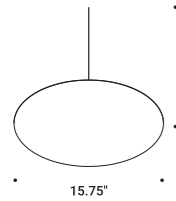

Material Metal - Methacrylate
Finish .27 Gravity Black

Note Ceiling luminaire. Disc with Gravity Black finish. Magnetic weight available for disc tilting. Black cable.

ASINTOTO

18W
 Max 500mA DC
 2700K - 1435lm / 3000K - 1481lm
 CRI >90
 Driver not included