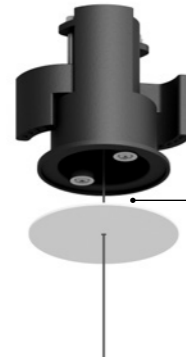

Material Metal - Methacrylate
Finish .27 Gravity Black

Note Ceiling luminaire. Disc with Gravity Black finish. Magnetic weight available for disc tilting. Black cable.

ASINTOTO

18W
 Max 500mA DC
 2700K - 1435lm / 3000K - 1481lm
 CRI >90
 Driver not included

Ceiling suspension kit		Not included
Matt White	For electrical cables - 1 Piece	1X0010300.04.00
Matt Black	For electrical cables - 1 Piece	1X0010400.04.00

Wall adapter plate		Not included
Matt White		1X0050300.01.00

Drivers

Driver		Not included
220-240V(100-127V)	500mA/26,5W(26,5W)/IP20/DALI - PUSH - 1-10V	1Z0240530.500

Optional accessories

Installation kits

Circular plasterboard panel 0.49"		Not included
Standard	Cut-out 15.75" x 15.75" Minimum space for mounting 4.53"	1A4520000.00.00

Other accessories

Magnetic weight		Not included
Matt Black	For sloped installation	1A4710400.00.00

SUSPENSION KITS

Recessed suspension kit

Suspension kit for 0.49" plasterboard
Plasterboard cut-out Ø 1.73"
Minimum space for mounting 2.76"