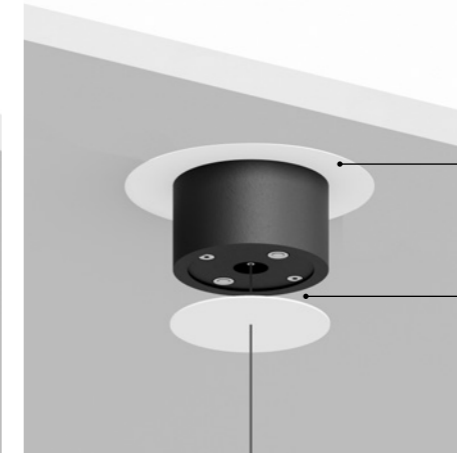

SUSPENSION KITS

Ceiling suspension kit

Back plate
Optional for suspension cables only

Magnetic fixing

Version	Use	Product reference	Finish	Code
Ceiling suspension kit 01	For suspension cables	SHANGHAI 1	Matt White	1X0010300.01.00
		SHANGHAI 2 SOTTILE 1 SOTTILE 1 DE SOTTILE 2 SOTTILE 2 DE	Matt Black	1X0010400.01.00
Ceiling suspension kit 02	For electrical cables	MAGIA	Matt White	1X0010300.02.00
			Matt Black	1X0010400.02.00
Ceiling suspension kit 03	For suspension cables	MASAI 1	Matt White	1X0010300.03.00
		MASAI 2 REFLEX S 1 REFLEX S 2	Matt Black	1X0010400.03.00
Ceiling suspension kit 04	For electrical cables	ASINTOTO REFLEX S 2	Matt White	1X0010300.04.00
		SHANGHAI 2 SOTTILE 2 SOTTILE 2 DE	Matt Black	1X0010400.04.00
Ceiling suspension kit 06	For electrical cables	CATHODE 2	Matt White	1X0010300.06.00
		LED IS MORE 2 MISS 2	Matt Black	1X0010400.06.00
Back plate	Optional for suspension cables only		Matt White	1X0050300.01.00