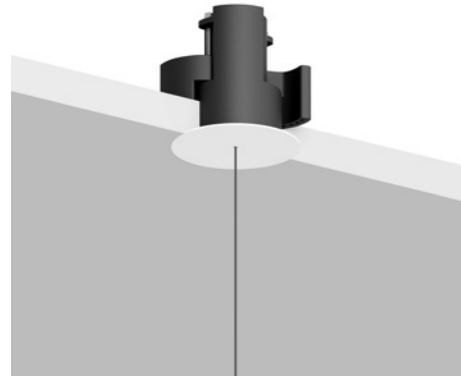

Other accessories

Magnetic weight		Not included
Matt Black	For sloped installation	1A4710400.00.00

SUSPENSION KITS

Recessed suspension kit

Suspension kit for 0.49" plasterboard
Plasterboard cut-out Ø 1.73"
Minimum space for mounting 2.76"