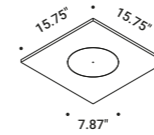

Drivers

Driver		Not included
220-240V(100-127V)	500mA/26,5W(26,5W)/IP20/DALI - PUSH - 1-10V	1Z0240530.500

Optional accessories

Installation kits

Circular plasterboard panel 0.49"		Not included
Standard	Cut-out 15.75" x 15.75" Minimum space for mounting 4.53"	1A4520000.00.00