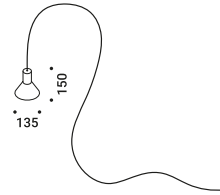

Apparecchio con cavo nero (10 m).

NEURO OUTDOOR

4,2W
24V DC
2700K - 262lm / 3000K - 282lm
CRI >90
Driver not included

CE IP67

Matt Black - 2700K

Matt Black - 3000K

Copper Oxide - 2700K

Copper Oxide - 3000K