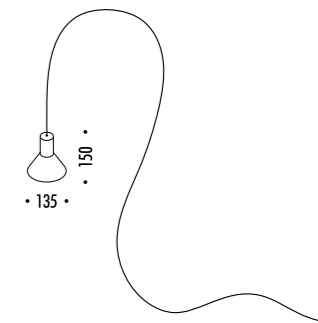

The sizes are expressed in millimeters.

DESIGN DAVIDE GROPPI - BEPPE MERLANO - 2022  
OUTDOOR LAMP - METAL

IP65

NEURO OUTDOOR

1A4030408.27.20	MATT BLACK - 2700K	24 V DC - 3,2 W LED
1A4030408.30.20	MATT BLACK - 3000K	2700K - 262 lm - CRI > 90 / 3000K - 282 lm - CRI > 90
		BLACK CABLE 10 m
		DRIVER CONNECTOR IP68 INCLUDED - DRIVER NOT INCLUDED