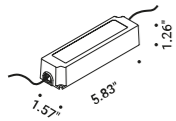

Compulsory accessories

Electrical power supply

Driver LED			Not included
110-240V	24V/25W/IP67/ON/OFF	1Z1120620	

The sizes are expressed in inches.