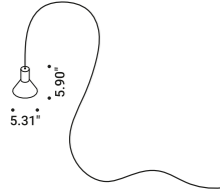

Suspension-Outdoor / Direct / Outdoor

Material AISI 316L Stainless Steel - Metal
Finish **.04** Matt Black **.32** Copper Oxide

Note Luminaire with black cable (393.70").

NEURO OUTDOOR

4,2W
24V DC
2700K - 262lm / 3000K - 282lm
CRI >90
Driver not included

The sizes are expressed in inches.