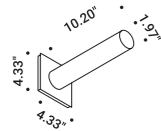

OZEN

Davide Groppi / 1999

Wall / Diffuse / Indoor

Material Metal
Finish .01 Polished Chrome .03 Matt White .14 Brushed Chrome

Note White wall back plate luminaire.

OZEN

Max 60W - G9

120V - 60Hz

Bulb not included

ON/OFF

Polished Chrome - ON/OFF

Matt White - ON/OFF

Brushed Chrome - ON/OFF

1A3960103.00.00

1A3960303.00.00

1A3961403.00.00