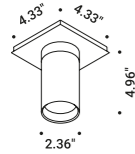

DOT PL 51

Omar Carraglia - Davide Groppi / 2015

A tool to light.

A luminaire designed for use with state-of-the-art LED bulbs to offer superior performance and a wide range of light beams.

DOT PL 51

Omar Carraglia - Davide Groppi / 2015

Ceiling / Direct / Indoor

Material Metal

Finish .03 Matt White

Note Ceiling luminaire.

DOT PL 51

Max 10W - GU10

120V - 60Hz

ON/OFF

Bulb not included

Matt White - ON/OFF

1A3800303.00.00

The sizes are expressed in inches.