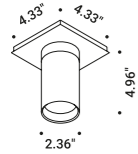

## DOT PL 51

Omar Carraglia - Davide Groppi / 2015

Ceiling / Direct / Indoor

Material Metal

Finish .03 Matt White

Note Ceiling luminaire.

### DOT PL 51

Max 10W - GU10

120V - 60Hz

ON/OFF

Bulb not included

Matt White - ON/OFF

1A3800303.00.00

The sizes are expressed in inches.