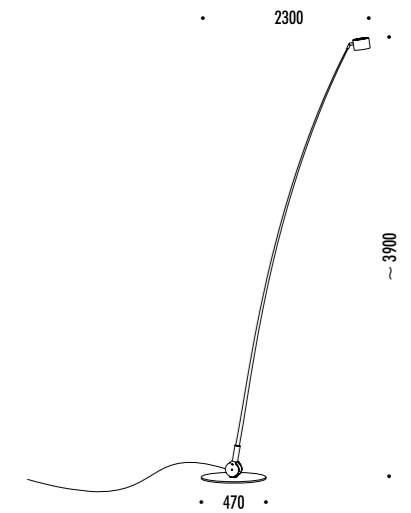

Compasso d'Oro ADI
Award 2014

DESIGN ENZO CALABRESE - DAVIDE GROPPI - 2011
OUTDOOR LAMP - FIBERGLASS - METAL

SAMPEI 440 OUTDOOR

The sizes are expressed in millimeters.

IP65

1A3770308.27.20	MATT WHITE - 2700K	MAX 700 mA DC - 8,4 W LED 2700K - 639 lm - CRI > 90 / 3000K - 639 lm - CRI > 90 BLACK CABLE 5,5 m - ADJUSTABLE DRIVER CONNECTOR IP68 INCLUDED - DRIVER NOT INCLUDED
1A3770308.30.20	MATT WHITE - 3000K	
1A3770408.27.20	MATT BLACK - 2700K	
1A3770408.30.20	MATT BLACK - 3000K	