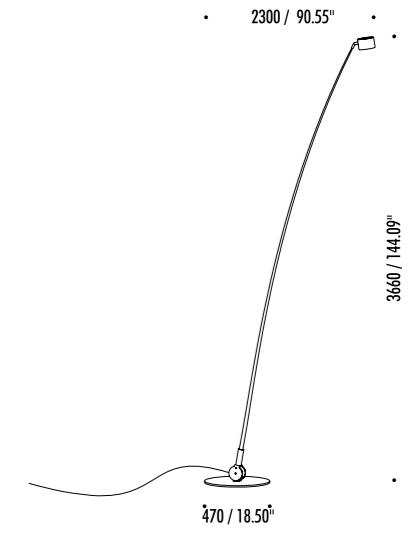

Compasso d'Oro ADI
Award 2014

DESIGN ENZO CALABRESE - DAVIDE GROPPI - 2011
OUTDOOR LAMP - FIBERGLASS - METAL

UL certification pending

The sizes are expressed in millimeters / inches.

IP65

SAMPEI 440 OUTDOOR

1A3770303.27.20	MATT WHITE - 2700K	MAX 700 mA DC - 8,4 W LED 2700K - 639 lm - CRI > 90 / 3000K - 639 lm - CRI > 90 BLACK CABLE 5 m - ADJUSTABLE DRIVER NOT INCLUDED
1A3770303.30.20	MATT WHITE - 3000K	
1A3770403.27.20	MATT BLACK - 2700K	
1A3770403.30.20	MATT BLACK - 3000K	