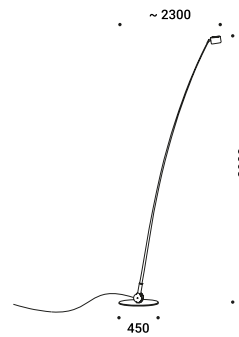

Floor / Direct / Outdoor

Material	Glass fiber - Metal			
Finish	.03 Matt White	.04 Matt Black	.20 Magic Blue	.35 Grey Green
	.40 Grey Beige			
Note	Outdoor floor luminaire. Adjustable in all directions. Black cable.		<i>Apparecchio illuminante da esterno da terra. Orientabile in tutte le direzioni. Cavo nero.</i>	

Compulsory accessories / Accessori obbligatori

Drivers / Alimentatori

Driver / Alimentatore		Not included
220-240V(100-127V)	700mA/30W(15W)/IP68/ON/OFF	1Z0241110

Optional accessories / Accessori opzionali

Installation kits / Kit d'installazione

Driver connector IP68 / Connettore driver IP68		Included
1 Piece		1A1660000.00.00

SAMPEI 440 OUTDOOR
8,4W
Max 700mA DC
2700K - 639lm / 3000K - 639lm
CRI >90
Driver not included
CE **IP65**

Matt White - 2700K	1A3770300.27.20
Matt White - 3000K	1A3770300.30.20
Matt Black - 2700K	1A3770400.27.20
Matt Black - 3000K	1A3770400.30.20
Magic Blue - 2700K	1A3772000.27.20
Magic Blue - 3000K	1A3772000.30.20
Grey Green - 2700K	1A3773500.27.20
Grey Green - 3000K	1A3773500.30.20
Grey Beige - 2700K	1A3774000.27.20
Grey Beige - 3000K	1A3774000.30.20