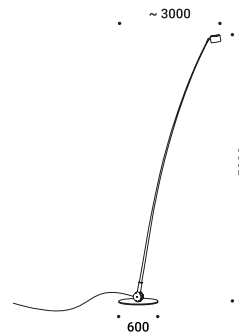

SAMPEI XXL OUTDOOR
12,8W
Max 700mA DC
2700K - 1256lm / 3000K - 1313lm
CRI >90
Driver not included
CE **IP65**

Matt White - 2700K	1A5330300.27.20
Matt White - 3000K	1A5330300.30.20
Matt Black - 2700K	1A5330400.27.20
Matt Black - 3000K	1A5330400.30.20
Magic Blue - 2700K	1A5332000.27.20
Magic Blue - 3000K	1A5332000.30.20
Grey Green - 2700K	1A5333500.27.20
Grey Green - 3000K	1A5333500.30.20
Grey Beige - 2700K	1A5334000.27.20
Grey Beige - 3000K	1A5334000.30.20