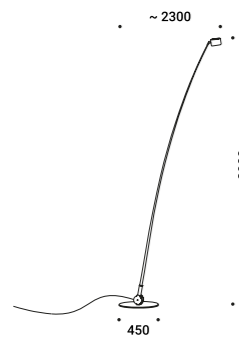

Floor / Direct / Outdoor

Material	Glass fiber - Metal			
Finish	.03 Matt White	.04 Matt Black	.20 Magic Blue	.35 Grey Green
	.40 Grey Beige			
Note	Outdoor floor luminaire. Adjustable in all directions. Black cable.			

Optional accessories

Installation kits

Driver connector IP68	Included
1 Piece	1A1660000.00.00

Drivers

Driver box	Not included
Input 110-240V - 50/60Hz Output 700mA - 20W - IP65 - DALI	1A3880008.700

SAMPEI 440 OUTDOOR
8,4W
Max 700mA DC
2700K - 639lm / 3000K - 639lm
CRI >90
Driver not included
IP65

Matt White - 2700K	1A3770308.27.20
Matt White - 3000K	1A3770308.30.20
Matt Black - 2700K	1A3770408.27.20
Matt Black - 3000K	1A3770408.30.20
Magic Blue - 2700K	1A3772008.27.20
Magic Blue - 3000K	1A3772008.30.20
Grey Green - 2700K	1A3773508.27.20
Grey Green - 3000K	1A3773508.30.20
Grey Beige - 2700K	1A3774008.27.20
Grey Beige - 3000K	1A3774008.30.20