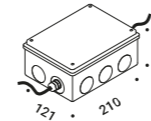

**Optional accessories**

Installation kits

<b>Driver connector IP68</b>	Included
1 Piece	1A1660000.00.00

Drivers

<b>Driver box</b>	Not included
Input 110-240V - 50/60Hz Output 700mA - 20W - IP65 - DALI	1A3880008.700