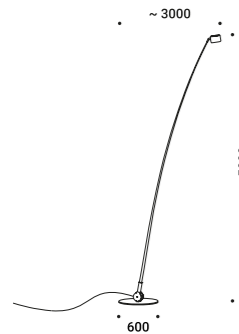

SAMPEI XXL OUTDOOR
12,8W
Max 700mA DC
2700K - 1256lm / 3000K - 1313lm
CRI >90
Driver not included
IP65

Matt White - 2700K	1A5330308.27.20
Matt White - 3000K	1A5330308.30.20
Matt Black - 2700K	1A5330408.27.20
Matt Black - 3000K	1A5330408.30.20
Magic Blue - 2700K	1A5332008.27.20
Magic Blue - 3000K	1A5332008.30.20
Grey Green - 2700K	1A5333508.27.20
Grey Green - 3000K	1A5333508.30.20
Grey Beige - 2700K	1A5334008.27.20
Grey Beige - 3000K	1A5334008.30.20