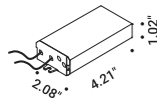

Compulsory accessories

Drivers

Driver		Not included
100-240V	700mA/21W/IP67/ON/OFF	1Z1120100

The sizes are expressed in inches.