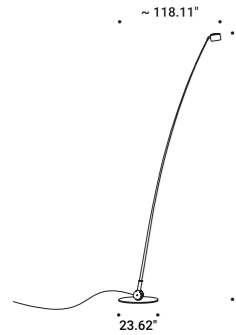

SAMPEI XXL OUTDOOR
12,8W
Max 700mA DC
2700K - 1256lm / 3000K - 1313lm
CRI >90
Driver not included
IP65

Matt White - 2700K	1A5330303.27.20
Matt White - 3000K	1A5330303.30.20
Matt Black - 2700K	1A5330403.27.20
Matt Black - 3000K	1A5330403.30.20
Magic Blue - 2700K	1A5332003.27.20
Magic Blue - 3000K	1A5332003.30.20
Grey Green - 2700K	1A5333503.27.20
Grey Green - 3000K	1A5333503.30.20
Grey Beige - 2700K	1A5334003.27.20
Grey Beige - 3000K	1A5334003.30.20

Compulsory accessories

Drivers

Driver		Not included
100-240V	700mA/21W/IP67/ON/OFF	1Z1120100

The sizes are expressed in inches.