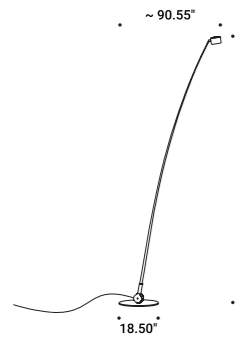

**SAMPEI 440 OUTDOOR**  
 8,4W  
 Max 700mA DC  
 2700K - 639lm / 3000K - 639lm  
 CRI >90  
 Driver not included  
 **IP65**

Matt White - 2700K	1A3770303.27.20
Matt White - 3000K	1A3770303.30.20
Matt Black - 2700K	1A3770403.27.20
Matt Black - 3000K	1A3770403.30.20
Magic Blue - 2700K	1A3772003.27.20
Magic Blue - 3000K	1A3772003.30.20
Grey Green - 2700K	1A3773503.27.20
Grey Green - 3000K	1A3773503.30.20
Grey Beige - 2700K	1A3774003.27.20
Grey Beige - 3000K	1A3774003.30.20