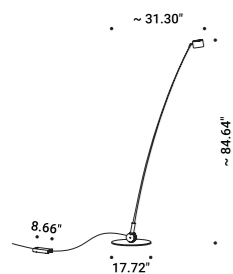

Floor / Direct / Indoor

Material	Glass fiber - Metal			
Finish	.03 Matt White	.04 Matt Black	.20 Magic Blue	.37 Copper Brown
	.41 Umbra Grey			
Note	Floor luminaire. Adjustable in all directions. Dimmer on the cable. White cable for the matt white finish, black cable for the other finishes.			

SAMPEI 230
17W
120V - 60Hz
2700K - 1451lm / 3000K - 1527lm
CRI >90
Driver integrated
Dimmer on board

Matt White - 2700K - Dimmer on board	1A3730303.27.06
Matt White - 3000K - Dimmer on board	1A3730303.30.06
Matt Black - 2700K - Dimmer on board	1A3730403.27.06
Matt Black - 3000K - Dimmer on board	1A3730403.30.06
Magic Blue - 2700K - Dimmer on board	1A3732003.27.06
Magic Blue - 3000K - Dimmer on board	1A3732003.30.06
Copper Brown - 2700K - Dimmer on board	1A3733703.27.06
Copper Brown - 3000K - Dimmer on board	1A3733703.30.06
Umbra Grey - 2700K - Dimmer on board	1A3734103.27.06
Umbra Grey - 3000K - Dimmer on board	1A3734103.30.06