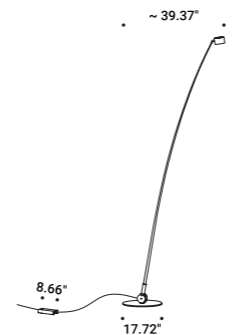

SAMPEI 290
17W
120V - 60Hz
2700K - 1451lm / 3000K - 1527lm
CRI >90
Driver integrated
Dimmer on board

Matt White - 2700K - Dimmer on board	1A3750303.27.06
Matt White - 3000K - Dimmer on board	1A3750303.30.06
Matt Black - 2700K - Dimmer on board	1A3750403.27.06
Matt Black - 3000K - Dimmer on board	1A3750403.30.06
Magic Blue - 2700K - Dimmer on board	1A3752003.27.06
Magic Blue - 3000K - Dimmer on board	1A3752003.30.06
Copper Brown - 2700K - Dimmer on board	1A3753703.27.06
Copper Brown - 3000K - Dimmer on board	1A3753703.30.06
Umbra Grey - 2700K - Dimmer on board	1A3754103.27.06
Umbra Grey - 3000K - Dimmer on board	1A3754103.30.06