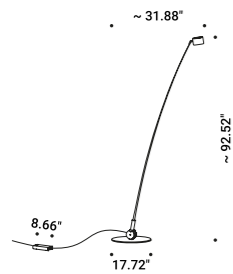

SAMPEI 260
17W
120V - 60Hz
2700K - 1451lm / 3000K - 1527lm
CRI >90
Driver integrated
Dimmer on board

Matt White - 2700K - Dimmer on board	1A3740303.27.06
Matt White - 3000K - Dimmer on board	1A3740303.30.06
Matt Black - 2700K - Dimmer on board	1A3740403.27.06
Matt Black - 3000K - Dimmer on board	1A3740403.30.06
Magic Blue - 2700K - Dimmer on board	1A3742003.27.06
Magic Blue - 3000K - Dimmer on board	1A3742003.30.06
Copper Brown - 2700K - Dimmer on board	1A3743703.27.06
Copper Brown - 3000K - Dimmer on board	1A3743703.30.06
Umbra Grey - 2700K - Dimmer on board	1A3744103.27.06
Umbra Grey - 3000K - Dimmer on board	1A3744103.30.06