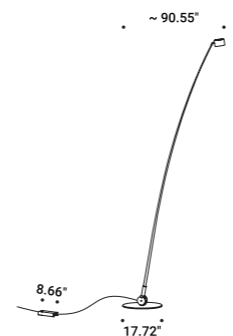

SAMPEI 440
17W
120V - 60Hz
2700K - 1502lm / 3000K - 1570lm
CRI >90
Driver integrated
Dimmer on board

Matt White - 2700K - Dimmer on board	1A3760303.27.06
Matt White - 3000K - Dimmer on board	1A3760303.30.06
Matt Black - 2700K - Dimmer on board	1A3760403.27.06
Matt Black - 3000K - Dimmer on board	1A3760403.30.06
Magic Blue - 2700K - Dimmer on board	1A3762003.27.06
Magic Blue - 3000K - Dimmer on board	1A3762003.30.06
Copper Brown - 2700K - Dimmer on board	1A3763703.27.06
Copper Brown - 3000K - Dimmer on board	1A3763703.30.06
Umbra Grey - 2700K - Dimmer on board	1A3764103.27.06
Umbra Grey - 3000K - Dimmer on board	1A3764103.30.06