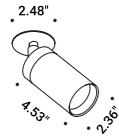

# DOT R

Omar Carraglia - Davide Groppi / 2015

Recessed / Direct / Indoor

**Material** Metal  
**Finish** .03 Matt White .04 Matt Black

**Note** Recessed luminaire. Adjustable in all directions. Plasterboard hole: 1.57"x1.57". Minimum space for recessed installation: 3.35".

The sizes are expressed in inches.