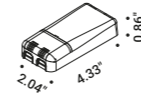

Compulsory accessories

Drivers

Driver		Not included
220-240V(100-127V)	350mA/18W(15W)/IP20/PUSH - 1-10V	1Z0240870.350