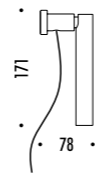

The sizes are expressed in millimeters.

DESIGN OMAR CARRAGLIA - 2015
WALL LAMP - METAL

IP20

MIRA MAGNETIC

1A3680308.27.20	MATT WHITE - 2700K	MAX 500 mA DC - 5,6 W LED 2700K - 327 lm - CRI > 90 / 3000K - 352 lm - CRI > 90 MAGNETIC FIXING BASE - WHITE CABLE 3 m - ADJUSTABLE DRIVER NOT INCLUDED
1A3680308.30.20	MATT WHITE - 3000K	
1A3680408.27.20	MATT BLACK - 2700K	MAX 500 mA DC - 5,6 W LED 2700K - 327 lm - CRI > 90 / 3000K - 352 lm - CRI > 90 MAGNETIC FIXING BASE - BLACK CABLE 3 m - ADJUSTABLE DRIVER NOT INCLUDED
1A3680408.30.20	MATT BLACK - 3000K	