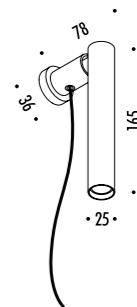

The sizes are expressed in millimeters.

DESIGN OMAR CARRAGLIA - 2015
WALL LAMP - METAL

IP20

MIRA MAGNETIC

1A3680308.27.20	MATT WHITE - 2700K	MAX 500 mA DC - 5,6 W LED 2700K - 327 lm - CRI > 90 / 3000K - 352 lm - CRI > 90 MAGNETIC FIXING BASE - WHITE CABLE 3 m - ADJUSTABLE DRIVER NOT INCLUDED
1A3680308.30.20	MATT WHITE - 3000K	
1A3680408.27.20	MATT BLACK - 2700K	MAX 500 mA DC - 5,6 W LED 2700K - 327 lm - CRI > 90 / 3000K - 352 lm - CRI > 90 MAGNETIC FIXING BASE - BLACK CABLE 3 m - ADJUSTABLE DRIVER NOT INCLUDED
1A3680408.30.20	MATT BLACK - 3000K	

OPTIONAL ACCESSORIES

1A3180308.00.06	MATT WHITE	POWER SUPPLY KIT WITH PLUG INPUT 220 V - 50 Hz - OUTPUT 350 mA DC - 15 W - IP20 DIMMER
1A3180408.00.06	MATT BLACK	

ACCESSORIES

1Z0240840.500	STANDARD	DRIVER INPUT (110-127 V) 220-240 V - 50/60 Hz - OUTPUT 500 mA DC - (15 W) 20 W - IP20 PUSH - 1-10 V DIMMABLE
---------------	----------	--