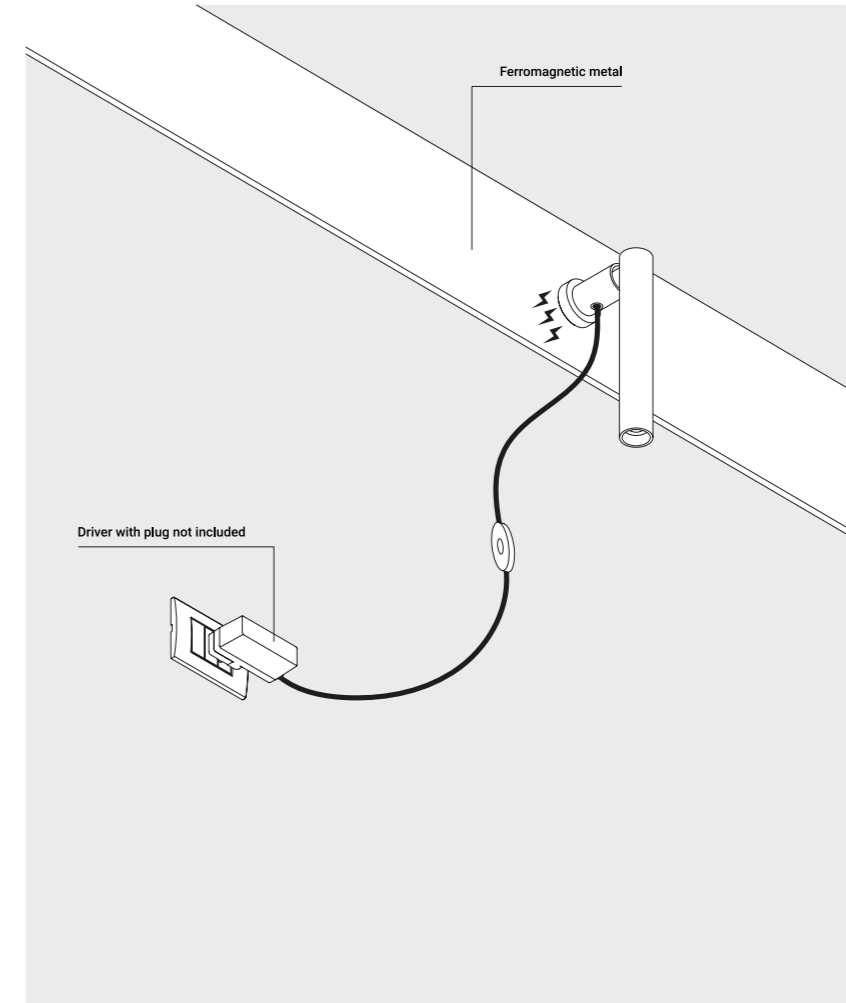

1A3180303.00.06 - 1A3180403.00.06 - Example of installation with driver with plug