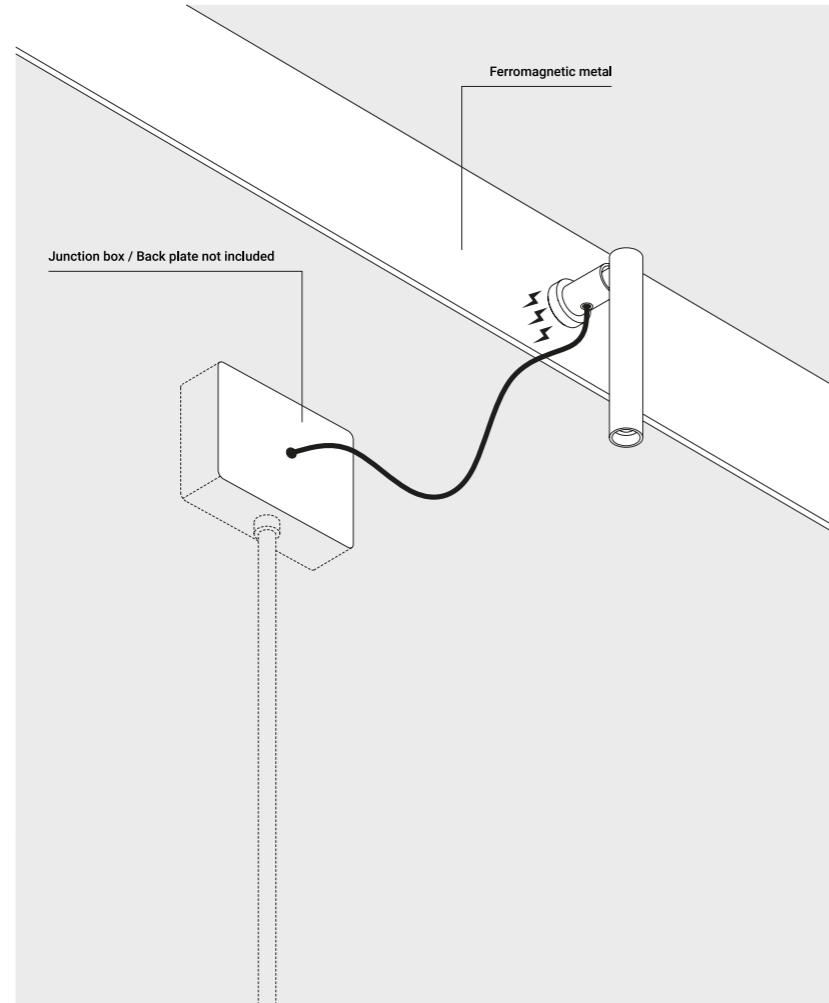

Example of installation with remote driver