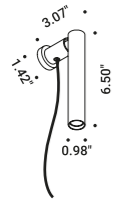

Omar Carraglia / 2015

Wall-Ceiling / Direct / Indoor

| | | | |
|-----------------|-----------------------|-----------------------|-------------------------------------|
| Material | Metal | | |
| Finish | .03 Matt White | .04 Matt Black | .49 Matt Black/Polished Gold |

Note Wall luminaire. Adjustable in all directions. Magnetic fixing. Dimmer on the cable. White cable for the matt white finish, black cable for the other finishes.

MIRA MAGNETIC

5,6W
Max 500mA DC
2700K - 327lm / 3000K - 352lm
CRI >90
Driver not included